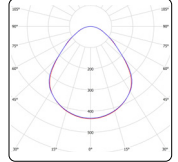

SKY OP

GTIN	Type	Color	Color Temperature	Luminaire lumen	Beam angle	Effect luminaire
7392971150482 ⁴	Sky OP 300x1200 DIM	White	3000K/4000K	4200lm	120°	30W
7392971150499 ^{1,4}	Sky OP 300x1200 DIM Linect	White	3000K/4000K	4200lm	120°	30W
7392971150505 ⁴	Sky OP 300x1200 DIM Q-Box Micro	White	3000K/4000K	4200lm	120°	30W
7392971150512 ^{1,2}	Sky OP 300x1200 DALI Linect	White	3000K/4000K	3020lm-5500lm	120°	24W-42W
7392971150529 ³	Sky OP 300x1200 DALI Q-Box Micro	White	3000K/4000K	3020lm-5500lm	120°	24W-42W

SKY MP

GTIN	Type	Color	Color Temperature	Luminaire lumen	Beam angle	Effect luminaire
7392971150536 ⁴	Sky MP 300x1200 DIM	White	3000K/4000K	3900lm	90°	30W
7392971150543 ^{1,4}	Sky MP 300x1200 DIM Linect	White	3000K/4000K	3900lm	90°	30W
7392971150550 ⁴	Sky MP 300x1200 DIM Q-Box Micro	White	3000K/4000K	3900lm	90°	30W
7392971150567 ^{1,2}	Sky MP 300x1200 DALI Linect	White	3000K/4000K	2890lm-5200lm	90°	24W-42W
7392971150574 ³	Sky MP 300x1200 DALI Q-Box Micro	White	3000K/4000K	2890lm-5200lm	90°	24W-42W