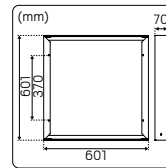

CHOOSE BETWEEN
OPAL AND MICROPRISM
ANTI-GLARE SHIELD