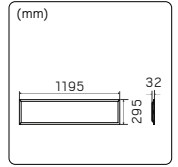

SKY OP

GTIN	Type	Color	Color Temperature	Luminaire lumen	Beam angle	Effect luminaire
7392971150482⁴	Sky OP 300x1200 DIM	White	3000K/4000K	4200lm	120°	30W
7392971150499^{1,4}	Sky OP 300x1200 DIM Linect	White	3000K/4000K	4200lm	120°	30W
7392971150505⁴	Sky OP 300x1200 DIM Q-Box Micro	White	3000K/4000K	4200lm	120°	30W
7392971150512^{1,2}	Sky OP 300x1200 DALI Linect	White	3000K/4000K	3020lm-5500lm	120°	24W-42W
7392971150529³	Sky OP 300x1200 DALI Q-Box Micro	White	3000K/4000K	3020lm-5500lm	120°	24W-42W

SKY MP

GTIN	Type	Color	Color Temperature	Luminaire lumen	Beam angle	Effect luminaire
7392971150536⁴	Sky MP 300x1200 DIM	White	3000K/4000K	3900lm	90°	30W
7392971150543^{1,4}	Sky MP 300x1200 DIM Linect	White	3000K/4000K	3900lm	90°	30W
7392971150550⁴	Sky MP 300x1200 DIM Q-Box Micro	White	3000K/4000K	3900lm	90°	30W
7392971150567^{1,2}	Sky MP 300x1200 DALI Linect	White	3000K/4000K	2890lm-5200lm	90°	24W-42W
7392971150574³	Sky MP 300x1200 DALI Q-Box Micro	White	3000K/4000K	2890lm-5200lm	90°	24W-42W

SPACER FRAME SKY

GTIN	Type	Color
7392971150581	Spacer frame 600x600	White
7392971150598	Spacer frame 300x1200	White

CHOOSE BETWEEN
OPAL AND MICROPRISM
ANTI-GLARE SHIELD