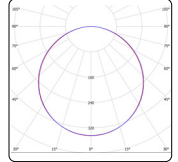

SKY OP

GTIN	Type	Color	Color Temperature	Luminaire lumen	Beam angle	Effect luminaire
7392971150482⁴	Sky OP 300x1200 DIM	White	3000K/4000K	4200lm	120°	30W
7392971150499^{1,4}	Sky OP 300x1200 DIM Linect	White	3000K/4000K	4200lm	120°	30W
7392971150505⁴	Sky OP 300x1200 DIM Q-Box Micro	White	3000K/4000K	4200lm	120°	30W
7392971150512^{1,2}	Sky OP 300x1200 DALI Linect	White	3000K/4000K	3020lm-5500lm	120°	24W-42W
7392971150529³	Sky OP 300x1200 DALI Q-Box Micro	White	3000K/4000K	3020lm-5500lm	120°	24W-42W

SKY MP

GTIN	Type	Color	Color Temperature	Luminaire lumen	Beam angle	Effect luminaire
7392971150536⁴	Sky MP 300x1200 DIM	White	3000K/4000K	3900lm	90°	30W
7392971150543^{1,4}	Sky MP 300x1200 DIM Linect	White	3000K/4000K	3900lm	90°	30W
7392971150550⁴	Sky MP 300x1200 DIM Q-Box Micro	White	3000K/4000K	3900lm	90°	30W
7392971150567^{1,2}	Sky MP 300x1200 DALI Linect	White	3000K/4000K	2890lm-5200lm	90°	24W-42W
7392971150574³	Sky MP 300x1200 DALI Q-Box Micro	White	3000K/4000K	2890lm-5200lm	90°	24W-42W

SPACER FRAME SKY

GTIN	Type	Color
7392971150581	Spacer frame 600x600	White
7392971150598	Spacer frame 300x1200	White

CHOOSE BETWEEN
OPAL AND MICROPRISM
ANTI-GLARE SHIELD