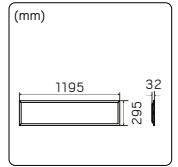

SKY OP

GTIN	Type	Color	Color Temperature	Luminaire lumen	Beam angle	Effect luminaire
7392971150482⁴	Sky OP 300x1200 DIM	White	3000K/4000K	4200lm	120°	30W
7392971150499^{1,4}	Sky OP 300x1200 DIM Linect	White	3000K/4000K	4200lm	120°	30W
7392971150505⁴	Sky OP 300x1200 DIM Q-Box Micro	White	3000K/4000K	4200lm	120°	30W
7392971150512^{1,2}	Sky OP 300x1200 DALI Linect	White	3000K/4000K	3020lm-5500lm	120°	24W-42W
7392971150529³	Sky OP 300x1200 DALI Q-Box Micro	White	3000K/4000K	3020lm-5500lm	120°	24W-42W

SKY MP

GTIN	Type	Color	Color Temperature	Luminaire lumen	Beam angle	Effect luminaire
7392971150536⁴	Sky MP 300x1200 DIM	White	3000K/4000K	3900lm	90°	30W
7392971150543^{1,4}	Sky MP 300x1200 DIM Linect	White	3000K/4000K	3900lm	90°	30W
7392971150550⁴	Sky MP 300x1200 DIM Q-Box Micro	White	3000K/4000K	3900lm	90°	30W
7392971150567^{1,2}	Sky MP 300x1200 DALI Linect	White	3000K/4000K	2890lm-5200lm	90°	24W-42W
7392971150574³	Sky MP 300x1200 DALI Q-Box Micro	White	3000K/4000K	2890lm-5200lm	90°	24W-42W

SPACER FRAME SKY

GTIN	Type	Color
7392971150581	Spacer frame 600x600	White
7392971150598	Spacer frame 300x1200	White

CHOOSE BETWEEN
OPAL AND MICROPRISM
ANTI-GLARE SHIELD