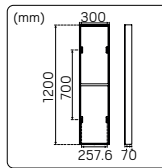

CHOOSE BETWEEN
OPAL AND MICROPRISM
ANTI-GLARE SHIELD