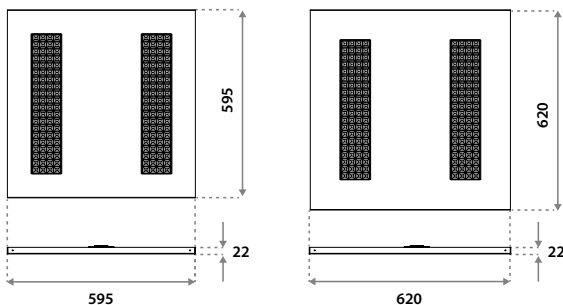

All values are measured at 230V (+/- 7%). *Dimensions single carton Linessa 620x620 = 630x622x80 mm

CHOOSE YOUR LUMEN OUTPUT

Item	mA	W	Lumen Output		Lumen / Watt		UGR chrome		Driver types			mA	Lm	Driver types		
			3000K	4000K	3000K	4000K	3000K	4000K	No dim	1-10V&Push	Dali			2700-6500k	Dali	Casambi
Special request	350	16,6	2350	2450	142	148	12,6	12,8	127570	125421	127576	2x350	2450	x	x	
Standard	500	23,8	3300	3450	139	145	13,8	14,0	127570	125421	127576	2x500	3450	DL562/A	DL562/A-C	
Special request	600	28,6	3950	4100	138	143	14,4	14,6	127480N	125421	123424	2x600	4100	On request	On request	
Standard	700	33,6	4550	4750	135	141	14,9	15,1	127480N	125421	123424	2x700	4750	On request	On request	
Special request	900	43,5	5800	6000	133	138	15,8	15,9	122204	On request	ECO560A	2x900	6000	On request	On request	
Special request	1050	51,0	6500	6750	127	132	16,2	16,3	122204	On request	ECO560A	2x1050	6750	On request	On request	

DIMENSIONS