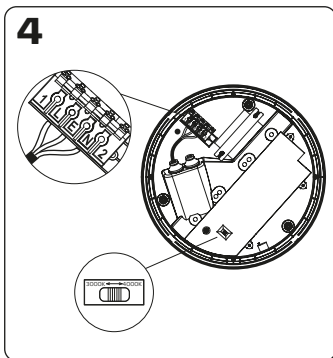

Adriano

220-240 VAC	18W	LED	DRIVER	3000K / 4000K	1550 / 1650 Lumen	CRI>90
50000	120°	IP54	IK08	12	96	CE
				RoHS		