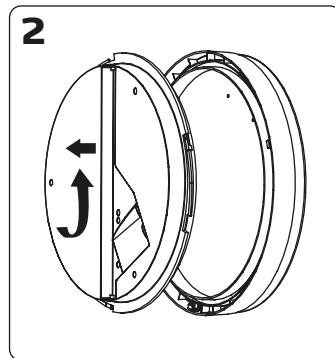

Adriano

220-240 VAC	18W	LED	DRIVER	3000K / 4000K	1550 / 1650 Lumen	CRI>90
50000	120°	IP54	IK08	12	96	CE
				RoHS		