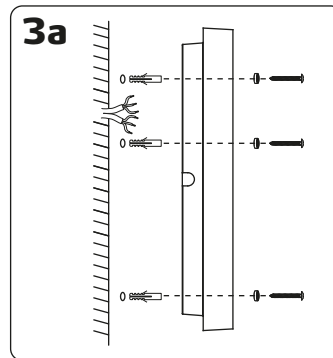

Adriano

220-240 VAC	18W	LED	DRIVER	3000K / 4000K	1550 / 1650 Lumen	CRI>90
50000	120°	IP54	IK08	12	96	CE
				RoHS		