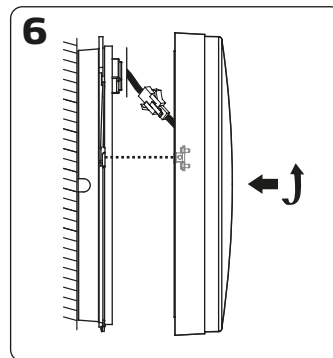

Adriano

220-240 VAC	18W	LED	DRIVER	3000K / 4000K	1550 / 1650 Lumen	CRI>90
50000	120°	IP54	IK08	12	96	CE
				RoHS		