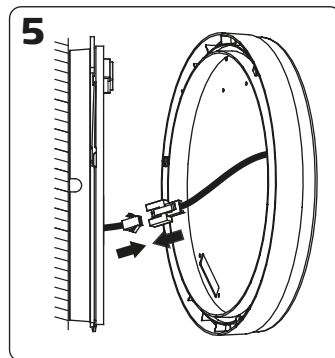

Adriano

220-240 VAC	18W	LED	DRIVER	3000K / 4000K	1550 / 1650 Lumen	CRI>90
50000	120°	IP54	IK08	12	96	CE
				RoHS		