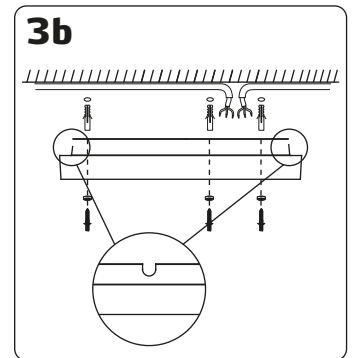

Adriano

220-240 VAC	18W	LED	DRIVER	3000K / 4000K	1550 / 1650 Lumen	CRI>90
50000	120°	IP54	IK08	12	96	CE
				RoHS		