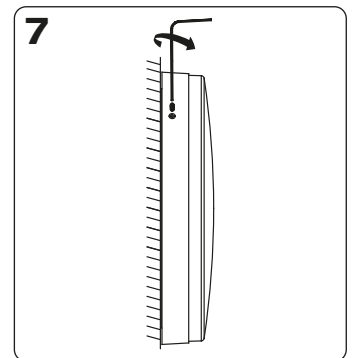

Adriano

220-240 VAC	18W	LED	DRIVER	3000K / 4000K	1550 / 1650 Lumen	CRI>90
50000	120°	IP54	IK08	12	96	CE
				RoHS		