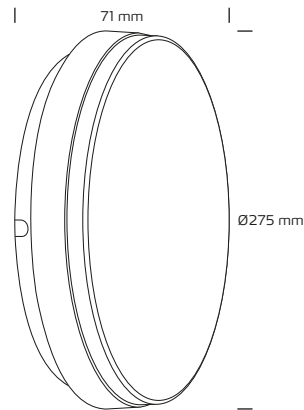

Adriano

220-240 VAC	18W	LED	DRIVER	3000K / 4000K	1550 / 1650 Lumen	CRI>90
50000	120°	IP54	IK08	12	96	CE
				RoHS		