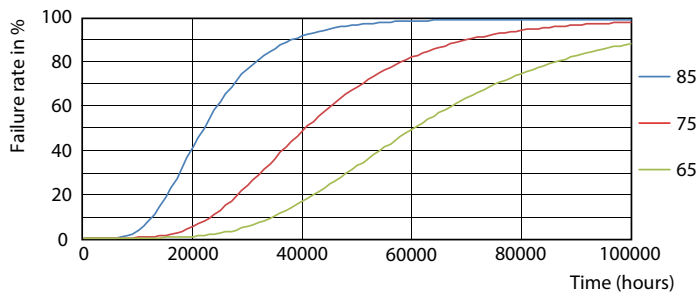

LEDtube MAS SLR 8W G13 1000lm-LDD

Master Value LEDtube T8

Fotometriske data

LEDtube 220-240V G13 3000k

Levetid

LEDtube MAS SLR 8W 60K LumenVsTc-LMP

LEDtube MAS SLR 8W 60K LifetimeVsTc-LED

LEDtube MAS SLR 8W 60K FailureRate-LED