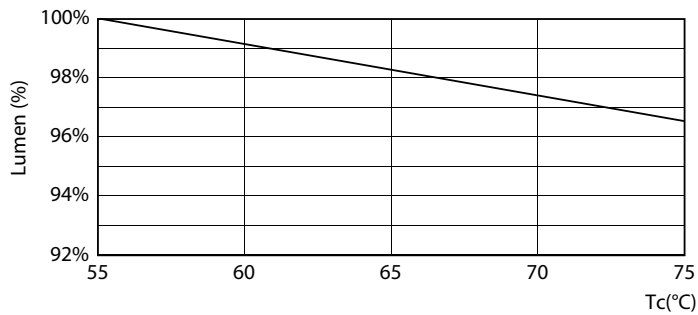

LEDtube MAS SLR 8W G13 1000lm-LDD

Master Value LEDtube T8

Fotometriske data

LEDtube 220-240V G13 3000k

Levetid

LEDtube MAS SLR 8W 60K LumenVsTc-LMP

LEDtube MAS SLR 8W 60K LifetimeVsTc-LED

LEDtube MAS SLR 8W 60K FailureRate-LED