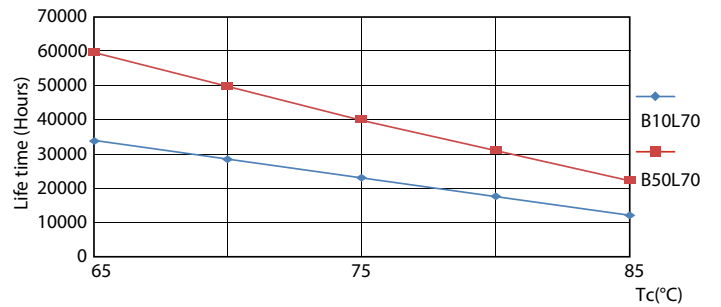

LEDtube MAS SLR 8W G13 1000lm-LDD

Master Value LEDtube T8

Fotometriske data

LEDtube 220-240V G13 3000k

Levetid

LEDtube MAS SLR 8W 60K LumenVsTc-LMP

LEDtube MAS SLR 8W 60K LifetimeVsTc-LED

LEDtube MAS SLR 8W 60K FailureRate-LED