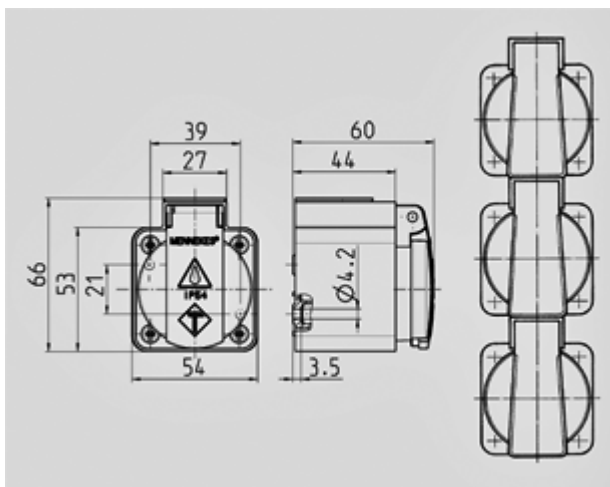

Wall mounted receptacle SCHUKO® - Part no. 10082

- with hinged lid
- with 3 plug-in terminals for connection of 1.5 – 2.5 mm²
- cable entry M 20 x 1.5 at top and blind entry (for cut out) M 20 x 1.5 at bottom
- can be arranged in a row using slot and slide

Protection type	IP 44
Ampere	16A
Poles	2p+E
Voltage	230V
Contact	standard
Connection technology	Plug-in terminals
Shutter	

Std. Pack. 10 Qty.

Drawing
1 MB 27/30

Dim. in mm