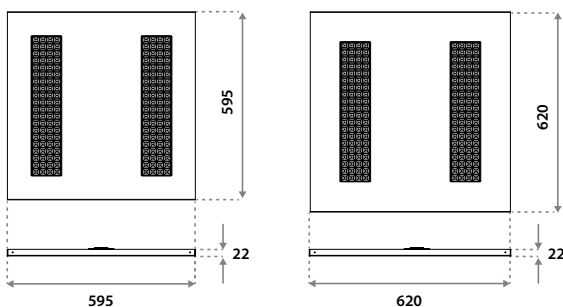

All values are measured at 230V (+/- 7%). *Dimensions single carton Linessa 620x620 = 630x622x80 mm

CHOOSE YOUR LUMEN OUTPUT

Item	mA	W	Lumen Output		Lumen / Watt		UGR chrome		Driver types			mA	Lm	Driver types		
			3000K	4000K	3000K	4000K	3000K	4000K	No dim	1-10V&Push	Dali			2700-6500k	Dali	Casambi
Special request	350	16,6	2350	2450	142	148	12,6	12,8	127570	125421	127576	2x350	2450	x	x	
Standard	500	23,8	3300	3450	139	145	13,8	14,0	127570	125421	127576	2x500	3450	DL562/A	DL562/A-C	
Special request	600	28,6	3950	4100	138	143	14,4	14,6	127480N	125421	123424	2x600	4100	On request	On request	
Standard	700	33,6	4550	4750	135	141	14,9	15,1	127480N	125421	123424	2x700	4750	On request	On request	
Special request	900	43,5	5800	6000	133	138	15,8	15,9	122204	On request	ECO560A	2x900	6000	On request	On request	
Special request	1050	51,0	6500	6750	127	132	16,2	16,3	122204	On request	ECO560A	2x1050	6750	On request	On request	

DIMENSIONS