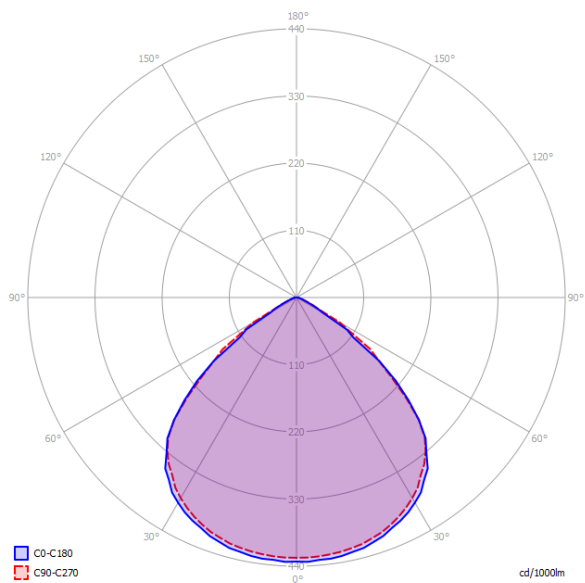

TM.ONTEC S20 M1X 60/180 M/NM AT

Catalog number	TM-S2.MXATX060W
Application	anti-panic lighting
Duration time	1 h
Operating mode	M
Version	AT - auto-test / self-test
Colour	RAL9003
Luminous flux	371 (1h); 154 (3h) lm
Active power	3.8 W
Power supply	210÷250 V AC 50÷60 Hz
Power supply CB	186÷254 V DC
Dimming mode	no
Temperature range	5-40 °C
Material	PC
IP	IP65/IK08
IK	IK08
Battery	LiFePO4/C 3.2V 1.5Ah
Warranty	24 months - ST 36 months - AT 60 months - DATA, CB
LED Lifetime	50 000 work hour
Appliance classes	2

PHOTOMETRY [m]

Ceiling height

2,5
3,0
4,0
5,0
6,0
7,0
8,0
9,0
10,0

Distance wall - fitting

3,5 - 1h | 3,0 - 3h
3,5 - 1h | 3,5 - 3h
4,5 - 1h | 4,0 - 3h
5,0 - 1h | 4,0 - 3h
5,0 - 1h | 3,5 - 3h
5,0 - 1h | 3,5 - 3h
5,5 - 1h | 3,5 - 3h
5,5 - 1h | 3,0 - 3h
5,5 - 1h | 2,0 - 3h

Distance fitting - fitting

8,0 - 1h | 7,0 - 3h
9,5 - 1h | 8,0 - 3h
11,5 - 1h | 9,5 - 3h
13,0 - 1h | 11,0 - 3h
15,0 - 1h | 12,5 - 3h
16,5 - 1h | 13,5 - 3h
18,0 - 1h | 14,0 - 3h
19,0 - 1h | 14,5 - 3h
20,0 - 1h | 15,0 - 3h