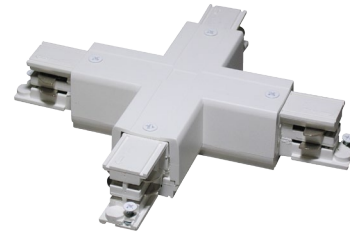

Straight connector

available in :

Side	Black	Grey	White
Both	L05496-B	L05496-G	L05496-W

To connect two track sections end-to-end. It provides a center feed option.

'L' connector

available in :

Side	Black	Grey	White
Left	L05497L-B	L05497L-G	L05497L-W
Right	L05497R-B	L05497R-G	L05497R-W

To connect two track sections at a 90° angle.

Left

Right

'T' connector

available in :

Side	Black	Grey	White
Left	L05498L1-B	L05498L1-G	L05498L1-W
Right	L05498R1-B	L05498R1-G	L05498R1-W

To connect three track sections into a T configuration.

Left

Right

Lumotrack 3 phase rail system

X-connector

available in :

Side	Black	Grey	White
Both	L05499-B	L05499-G	L05499-W

To connect four track sections into a cross configuration.

Flexible connector

available in :

Side	Black	Grey	White
Both	L05500-B	L05500-G	L05500-W

To connect two track sections at any angle up to 90° or wall to ceiling or pitched ceiling applications.

3 phases adaptor

available in :