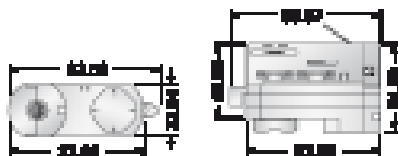

Left

Right

Lumotrack 3 phase rail system

X-connector

available in :

Side	Black	Grey	White
Both	L05499-B	L05499-G	L05499-W

To connect four track sections into a cross configuration.

Flexible connector

available in :

Side	Black	Grey	White
Both	L05500-B	L05500-G	L05500-W

To connect two track sections at any angle up to 90° or wall to ceiling or pitched ceiling applications.

3 phases adaptor

available in :

Side	Black	Grey	White
Both	L05505-B	L05505-G	L05505-W

Lumotrack3 phase rail system

Lumotrack 3 phase rail system

Order

Rail straight - L05493 1 meter - Black	L05493-1B
Rail straight - L05493 1 meter - Grey	L05493-1G
Rail straight - L05493 1 meter - White	L05493-1W
Rail straight - L05493 2 meter - Black	L05493-2B
Rail straight - L05493 2 meter - Grey	L05493-2G
Rail straight - L05493 2 meter - White	L05493-2W
Rail straight - L05493 3 meter - Black	L05493-3B
Rail straight - L05493 3 meter - Grey	L05493-3G
Rail straight - L05493 3 meter - White	L05493-3W
Live end connector - L05494 Left - Black	L05494L-B
Live end connector - L05494 Right - Black	L05494R-B
Live end connector - L05494 Left - Grey	L05494L-G
Live end connector - L05494 Right - Grey	L05494R-G
Live end connector - L05494 Left - White	L05494L-W
Live end connector - L05494 Right - White	L05494R-W
End cap - L05501 - Black	L05501-B
End cap - L05501 - Grey	L05501-G
End cap - L05501 - White	L05501-W
Mini joiner - L05495 - Black	L05495L-B
Mini joiner - L05495 - Grey	L05495L-G
Mini joiner - L05495 - White	L05495L-W
Straight connector - L05496 - Black	L05496-B
Straight connector - L05496 - Grey	L05496-G
Straight connector - L05496 - White	L05496-W
'L' connector - L05497 Left - Black	L05497L-B
'L' connector - L05497 Right - Black	L05497R-B
'L' connector - L05497 Left - Grey	L05497R-G
'L' connector - L05497 Right - Grey	L05497R-G
'L' connector - L05497 Left - White	L05497R-W
'L' connector - L05497 Right - White	L05497R-W