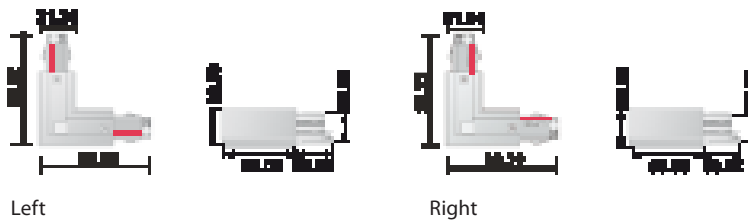

End cap connects to the track section end.

Mini joiner

available in :

Side	Black	Grey	White
Both	L05495-B	L05495-G	L05495-W

A low profile connector to join two straight track sections end-to-end.

Lumotrack 3 phase rail system

Straight connector

available in :

Side	Black	Grey	White
Both	L05496-B	L05496-G	L05496-W

To connect two track sections end-to-end. It provides a center feed option.

'L' connector

available in :

Side	Black	Grey	White
Left	L05497L-B	L05497L-G	L05497L-W
Right	L05497R-B	L05497R-G	L05497R-W

To connect two track sections at a 90° angle.

Left

Right

'T' connector

available in :

Side	Black	Grey	White
Left	L05498L1-B	L05498L1-G	L05498L1-W
Right	L05498R1-B	L05498R1-G	L05498R1-W

To connect three track sections into a T configuration.

Left

Right

Lumotrack 3 phase rail system

X-connector

available in :

Side	Black	Grey	White
Both	L05499-B	L05499-G	L05499-W

To connect four track sections into a cross configuration.

Flexible connector