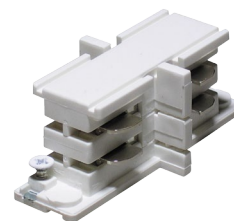

available in :

Side	Black	Grey	White
Left	L05494L-B	L05494L-G	L05494L-W
Right	L05494R-B	L05494R-G	L05494R-W

To start a run

Left

Right

End cap

available in :

Side	Black	Grey	White
Both	L05501-B	L05501-G	L05501-W

End cap connects to the track section end.

Mini joiner

available in :

Side	Black	Grey	White
Both	L05495-B	L05495-G	L05495-W

A low profile connector to join two straight track sections end-to-end.

Lumotrack 3 phase rail system

Straight connector

available in :

Side	Black	Grey	White
Both	L05496-B	L05496-G	L05496-W

To connect two track sections end-to-end. It provides a center feed option.

'L' connector

available in :

Side	Black	Grey	White
Left	L05497L-B	L05497L-G	L05497L-W
Right	L05497R-B	L05497R-G	L05497R-W

To connect two track sections at a 90° angle.

Left

Right

'T' connector

available in :

Side	Black	Grey	White
Left	L05498L1-B	L05498L1-G	L05498L1-W
Right	L05498R1-B	L05498R1-G	L05498R1-W

To connect three track sections into a T configuration.