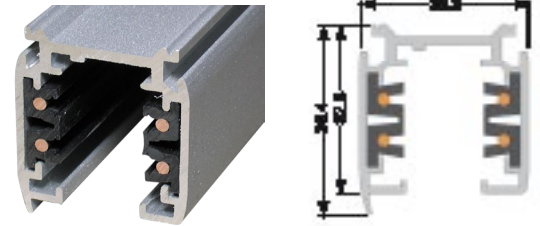

Lumotrack 3 phase rail system

Rail straight

available in :

Size	Black	Grey	White
1 meter	L05493-1B	L05493-1G	L05493-1W
2 meter	L05493-2B	L05493-2G	L05493-2W
3 meter	L05493-3B	L05493-3G	L05493-3W

Live end connector

available in :

Side	Black	Grey	White
Left	L05494L-B	L05494L-G	L05494L-W
Right	L05494R-B	L05494R-G	L05494R-W

To start a run

Left

Right

End cap

available in :

Side	Black	Grey	White
Both	L05501-B	L05501-G	L05501-W

End cap connects to the track section end.

Mini joiner

available in :

Side	Black	Grey	White
Both	L05495-B	L05495-G	L05495-W

A low profile connector to join two straight track sections end-to-end.

Lumotrack 3 phase rail system

Straight connector

available in :

Side	Black	Grey	White
Both	L05496-B	L05496-G	L05496-W

To connect two track sections end-to-end. It provides a center feed option.

'L' connector

available in :

Side	Black	Grey	White
Left	L05497L-B	L05497L-G	L05497L-W
Right	L05497R-B	L05497R-G	L05497R-W