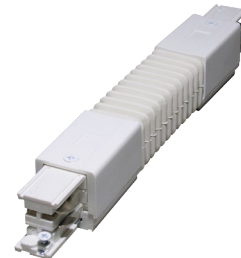

Flexible connector

available in :

Side	Black	Grey	White
Both	L05500-B	L05500-G	L05500-W