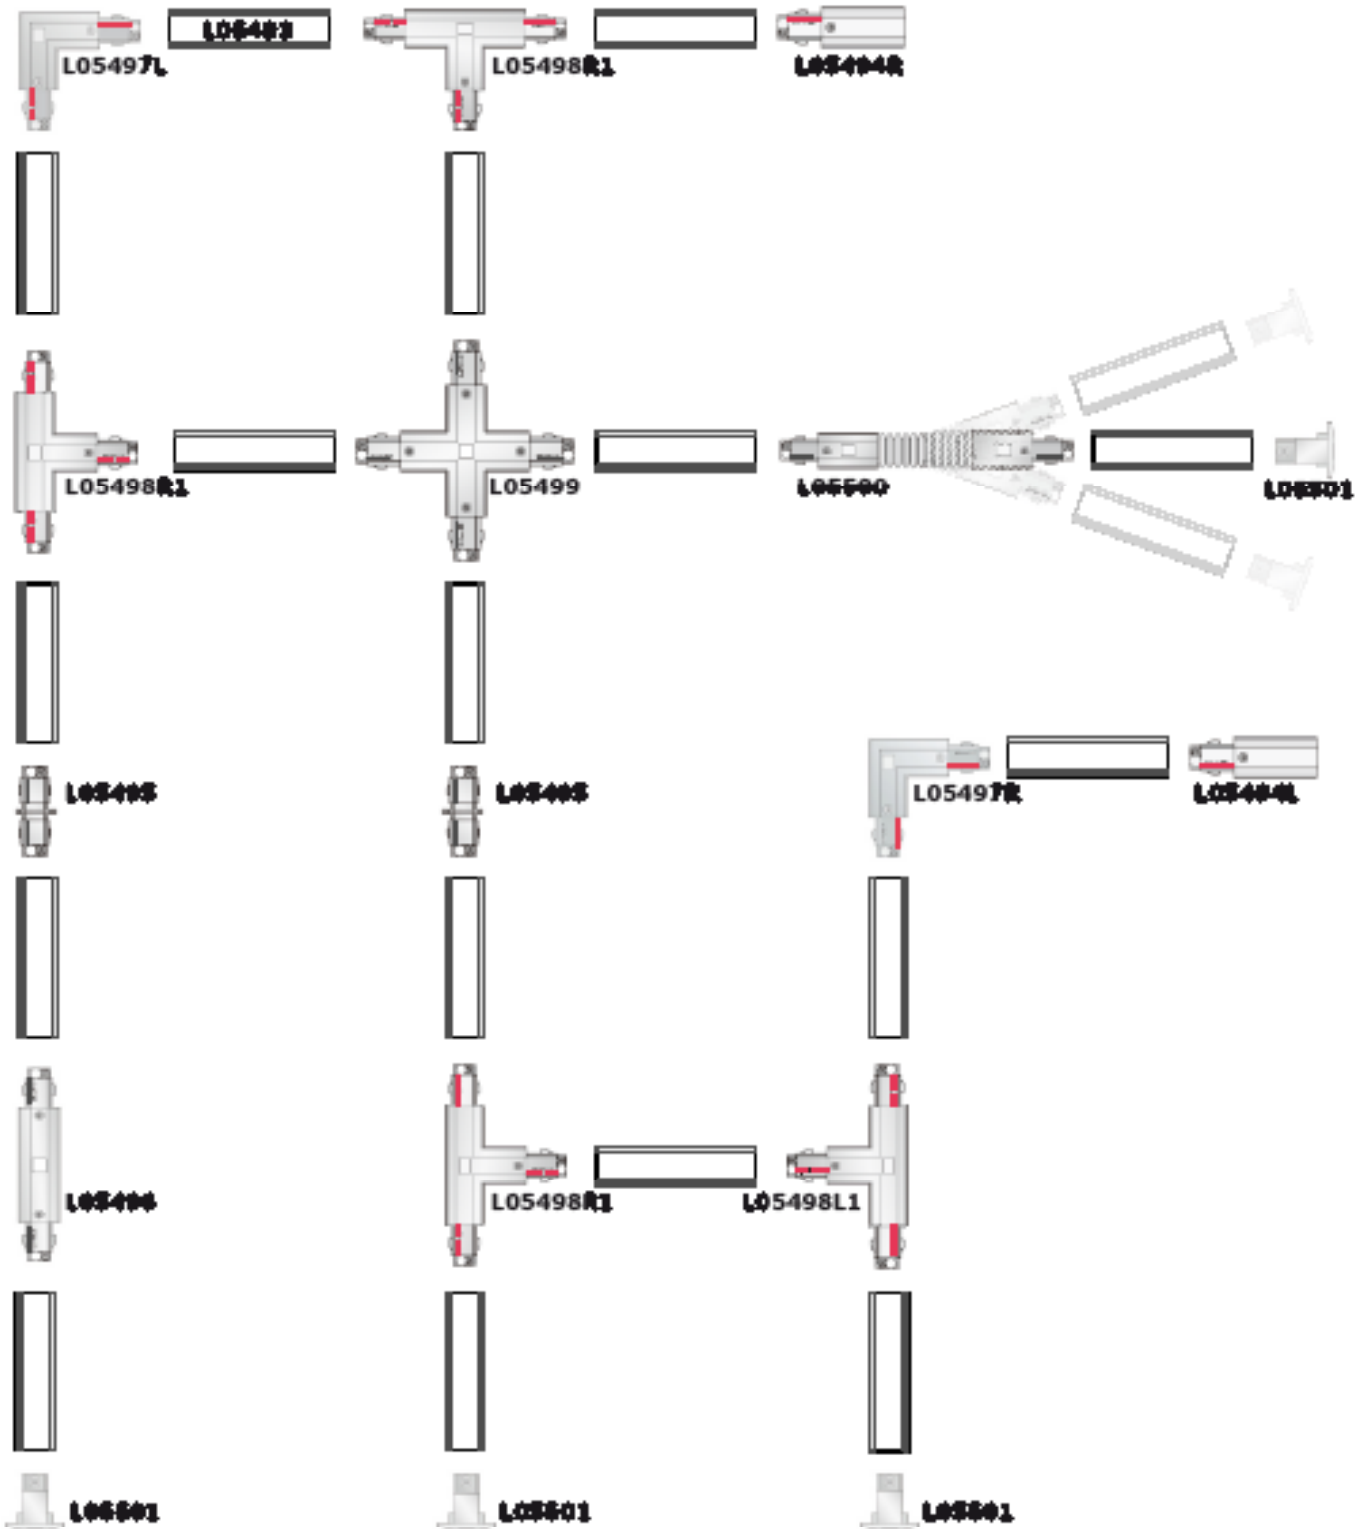

To connect two track sections at a 90° angle.

Left

Right

'T' connector

available in :

Side	Black	Grey	White
Left	L05498L1-B	L05498L1-G	L05498L1-W
Right	L05498R1-B	L05498R1-G	L05498R1-W

To connect three track sections into a T configuration.

available in :

Side	Black	Grey	White
Both	L05500-B	L05500-G	L05500-W

To connect two track sections at any angle up to 90° or wall to ceiling or pitched ceiling applications.

3 phases adaptor

available in :

Side	Black	Grey	White
Both	L05505-B	L05505-G	L05505-W

Lumotrack3 phase rail system

Lumotrack 3 phase rail system

Order

Rail straight - L05493 1 meter - Black	L05493-1B
Rail straight - L05493 1 meter - Grey	L05493-1G
Rail straight - L05493 1 meter - White	L05493-1W
Rail straight - L05493 2 meter - Black	L05493-2B
Rail straight - L05493 2 meter - Grey	L05493-2G
Rail straight - L05493 2 meter - White	L05493-2W
Rail straight - L05493 3 meter - Black	L05493-3B
Rail straight - L05493 3 meter - Grey	L05493-3G
Rail straight - L05493 3 meter - White	L05493-3W
Live end connector - L05494 Left - Black	L05494L-B
Live end connector - L05494 Right - Black	L05494R-B
Live end connector - L05494 Left - Grey	L05494L-G
Live end connector - L05494 Right - Grey	L05494R-G
Live end connector - L05494 Left - White	L05494L-W
Live end connector - L05494 Right - White	L05494R-W
End cap - L05501 - Black	L05501-B
End cap - L05501 - Grey	L05501-G
End cap - L05501 - White	L05501-W
Mini joiner - L05495 - Black	L05495L-B
Mini joiner - L05495 - Grey	L05495L-G
Mini joiner - L05495 - White	L05495L-W
Straight connector - L05496 - Black	L05496-B
Straight connector - L05496 - Grey	L05496-G
Straight connector - L05496 - White	L05496-W
'L' connector - L05497 Left - Black	L05497L-B
'L' connector - L05497 Right - Black	L05497R-B
'L' connector - L05497 Left - Grey	L05497R-G
'L' connector - L05497 Right - Grey	L05497R-G
'L' connector - L05497 Left - White	L05497R-W
'L' connector - L05497 Right - White	L05497R-W