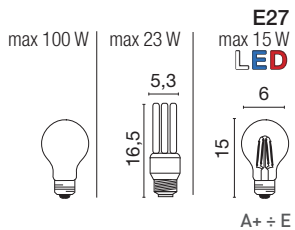

Energy efficiency classes