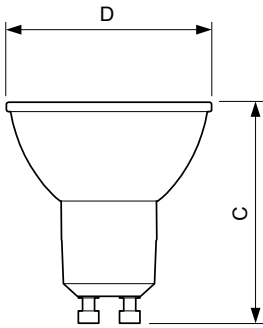

## Målskisse

GU10 230V5.5W-50W350lm25D 3000K GU10 Dim

Product	D	C
MASTER LED ExpertColor 5.5-50W GU10 930 25D	50 mm	54 mm