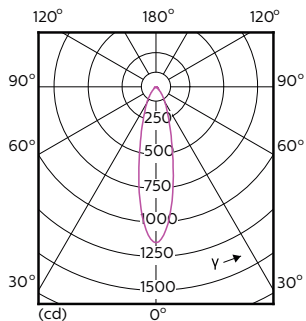

MASTER LEDspot ExpertColor MV

Fotometriske data

MASTER LEDspot ExpertColor MV 50W GU10 930 25D