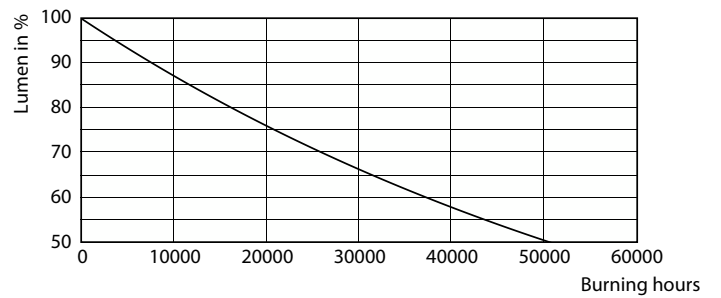

Lumen Maintenance Diagram