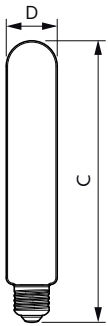

### Product data

| General information                |                     |
|------------------------------------|---------------------|
| Cap-Base                           | E27 [ E27]          |
| CE mark                            | Yes                 |
| EU RoHS compliant                  | Yes                 |
| Nominal Lifetime (Nom)             | 25000 h             |
| Switching Cycle                    | 15000               |
| Flux measurement reference         | Sphere              |
| Tier                               | CorePro             |
| Light technical                    |                     |
| Color Code                         | 740 [ CCT of 4000K] |
| Luminous Flux (Nom)                | 4500 lm             |
| Color Designation                  | Cool White (CW)     |
| Correlated Color Temperature (Nom) | 4000 K              |
| Luminous Efficacy (rated) (Nom)    | 173.00 lm/W         |
| Color Consistency                  | <6                  |
| Color Rendering Index (Nom)        | 70                  |

## Mechanical and housing

|             |         |
|-------------|---------|
| Bulb Finish | Clear   |
| Bulb Shape  | T-shape |

## Dimensional drawing

TForce Core LED road 26W 740 E27 MV

| Product                             | D     | C      |
|-------------------------------------|-------|--------|
| TForce Core LED road 26W 740 E27 MV | 38 mm | 210 mm |