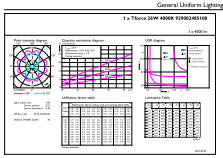

Trueforce Core LED SON-T

Photometric data