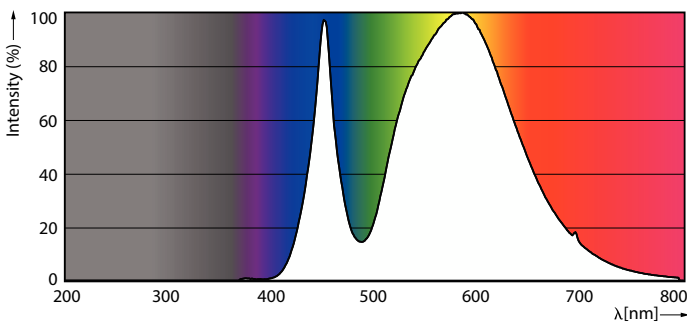

Trueforce Core LED SON-T

Controls and dimming

Dimmable	No

Mechanical and housing

Bulb Finish	Clear
Bulb Shape	T-shape

Approval and application

Energy Efficiency Class	C
Energy Consumption kWh/1000 h	26 kWh
EPREL Registration Number	574358

Product data

Full product code	871951431631700
Order product name	TForce Core LED road 26W 740 E27 MV
EAN/UPC - Product	8719514316317
Order code	929002485102
Numerator - Quantity Per Pack	1
Numerator - Packs per outer box	6
Material Nr. (12NC)	929002485102
Net Weight (Piece)	0.100 kg

Dimensional drawing

Product	D	C
TForce Core LED road 26W 740 E27 MV	38 mm	210 mm

Photometric data

LEDTForce Core road 26W Tshape E27 740-POC