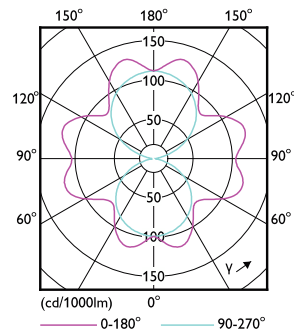

LEDTForce Core road 17W Tshape E27-LDD