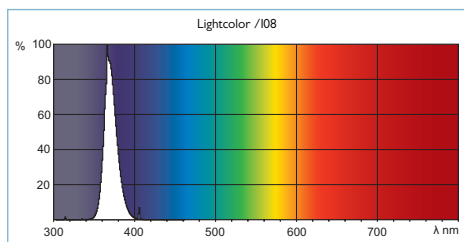

TL-D

TL-D Blacklight Blue

Product name	Quantity per pack	Packing length (mm)	Packing width (mm)	Packing height (mm)	Gross weight per piece (g)	Net weight per piece (g)
TL-D 18W BLB	1	624	149	146	128.8	111.0