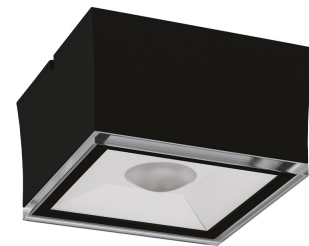

Eye_s 200 | 18 W | flood 50° | Ceiling lamps

Technical Specifications

Source lamp	LED 18 W
Total wattage	21
Voltage	220-240 Vac - 50/60 Hz
Control	Power supply not included • dimmable on request
Luminous flux (*Source flux)	1183 lm (1976 lm*) @ 3000 K
Luminous efficacy	56 lm/W @ 3000 K
McADAM steps	3
Beam	flood 50°
CRI	>90
Life time	L 70 > 50.000 h Ta 25°C L 70 > 50.000 h Ta 40°C
IP rating	67
IK rating	10
Insulation class	III

Materials

Body	Die-cast aluminium EN47100
Diffuser	Extra clear glass
Finishing	Black - Polyester powder paint

Isolux

Photometry

Included accessories

- 0.5 m length cable -05RN-F
- Single connection IP68