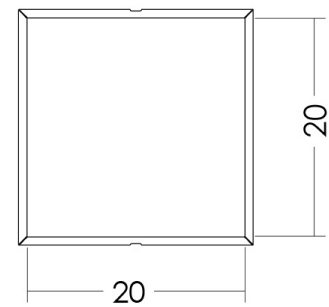

Eye_s 200 | 18 W | flood 50° | Ceiling lamps

Technical Specifications

Source lamp	LED 18 W
Total wattage	21
Voltage	220-240 Vac - 50/60 Hz
Control	Power supply not included • dimmable on request
Luminous flux (*Source flux)	1183 lm (1976 lm*) @ 3000 K
Luminous efficacy	56 lm/W @ 3000 K
McADAM steps	3
Beam	flood 50°
CRI	>90
Life time	L 70 > 50.000 h Ta 25°C L 70 > 50.000 h Ta 40°C
IP rating	67
IK rating	10
Insulation class	III

Materials

Body	Die-cast aluminium EN47100
Diffuser	Extra clear glass
Finishing	Black - Polyester powder paint

Isolux

Photometry

Included accessories

- 0.5 m length cable -05RN-F
- Single connection IP68