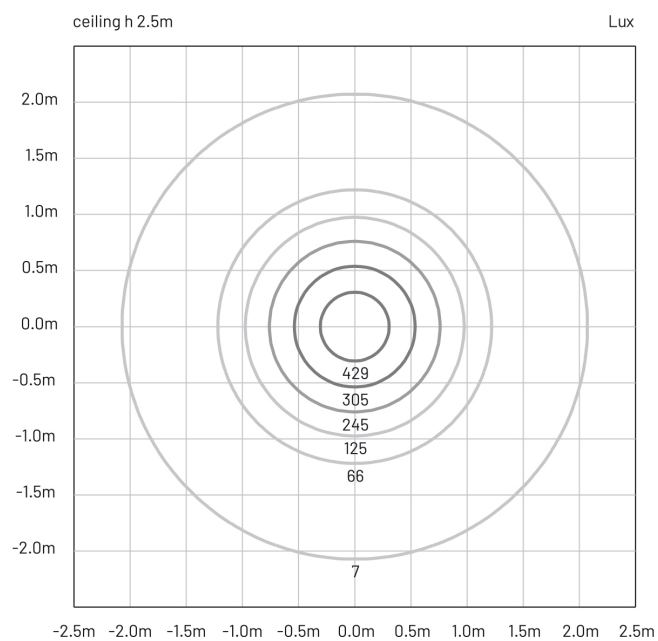

Eye_s 200 | 18 W | flood 50° | Ceiling lamps

Technical Specifications

Source lamp	LED 18 W
Total wattage	21
Voltage	220-240 Vac - 50/60 Hz
Control	Power supply not included • dimmable on request
Luminous flux (*Source flux)	1183 lm (1976 lm*) @ 3000 K
Luminous efficacy	56 lm/W @ 3000 K
McADAM steps	3
Beam	flood 50°
CRI	>90
Life time	L 70 > 50.000 h Ta 25°C L 70 > 50.000 h Ta 40°C
IP rating	67
IK rating	10
Insulation class	III

Materials

Body	Die-cast aluminium EN47100
Diffuser	Extra clear glass
Finishing	Black - Polyester powder paint

Isolux

Photometry

Included accessories

- 0.5 m length cable -05RN-F
- Single connection IP68