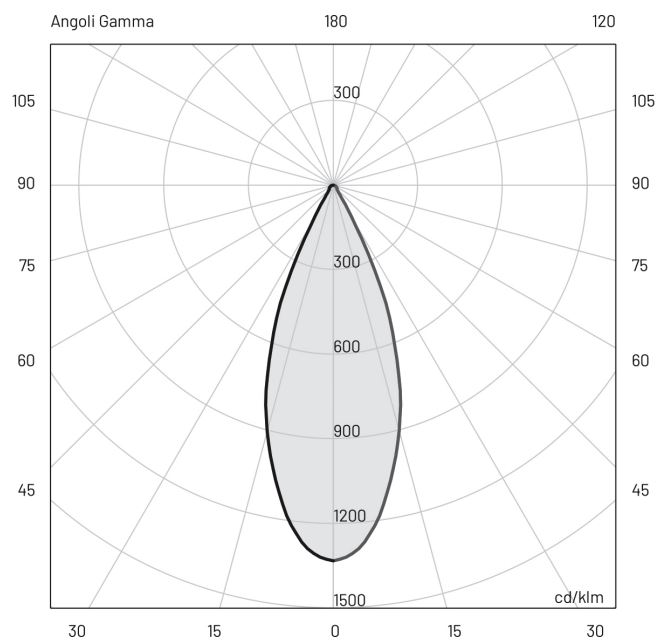

Eye_s 200 | 18 W | flood 50° | Ceiling lamps

Technical Specifications

Source lamp	LED 18 W
Total wattage	21
Voltage	220-240 Vac - 50/60 Hz
Control	Power supply not included • dimmable on request
Luminous flux (*Source flux)	1183 lm (1976 lm*) @ 3000 K
Luminous efficacy	56 lm/W @ 3000 K
McADAM steps	3
Beam	flood 50°
CRI	>90
Life time	L 70 > 50.000 h Ta 25°C L 70 > 50.000 h Ta 40°C
IP rating	67
IK rating	10
Insulation class	III

Materials

Body	Die-cast aluminium EN47100
Diffuser	Extra clear glass
Finishing	Black - Polyester powder paint

Isolux

Photometry

Included accessories

- 0.5 m length cable -05RN-F
- Single connection IP68