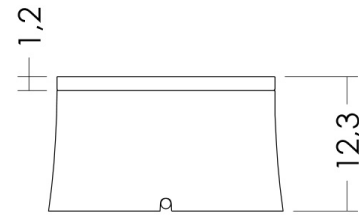

Eye_s 200 | 18 W | flood 50° | Ceiling lamps

Technical Specifications

Source lamp	LED 18 W
Total wattage	21
Voltage	220-240 Vac - 50/60 Hz
Control	Power supply not included • dimmable on request
Luminous flux (*Source flux)	1183 lm (1976 lm*) @ 3000 K
Luminous efficacy	56 lm/W @ 3000 K
McADAM steps	3
Beam	flood 50°
CRI	>90
Life time	L 70 > 50.000 h Ta 25°C L 70 > 50.000 h Ta 40°C
IP rating	67
IK rating	10
Insulation class	III

Materials

Body	Die-cast aluminium EN47100
Diffuser	Extra clear glass
Finishing	Black - Polyester powder paint

Isolux

Photometry

Included accessories

- 0.5 m length cable -05RN-F
- Single connection IP68