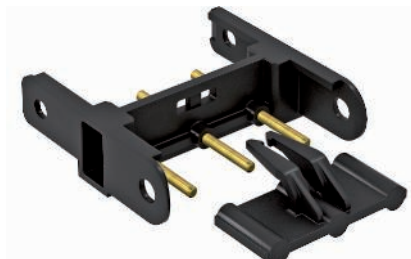

## Connection adapter, socket, Modul 45connect®

Note: Socket combinations with two connection adapters at most are permitted.  
 Connection adapter for combining STD-D0C / STD-D3C or STD-F0C / STD-F3C sockets.

Type	Colour	Pack. pcs	Weight kg/100 pcs.	Item No.