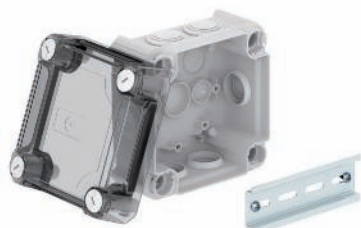

Junction box T60, with plug-in seal, transparent elevated cover

Type	Entries	Colour	Dimension LxWxH mm	Pack. pcs	Weight kg/100 pcs.	Item No.
T 60 HD TR	7xM25	Light grey	114x114x74	1	17,180	2007 75 0
PP/PC Polypropylene / polycarbonate						

Dimensions