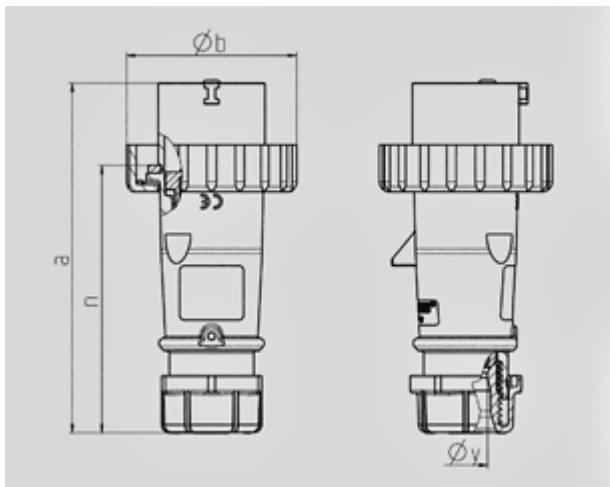

Plug AM-TOP® - Part no. 293

- screw terminals
- single part body
- cable gland and sealing
- strain relief and protection against kinking

Protection type	IP 67
Ampere	32A
Poles	4p
Voltage	230V
Hertz	50-60 Hz
Earth position	9h
Contact	standard
Connection technology	Screw terminals
Shutter	

Std. Pack. 10 Qty.

Drawing	Amp.	16			32		
		3	4	5	3	4	5
2 MB 218	Poles						
Dim. in mm	a	142	144	147	186	186	180
	b	70	78	87	94	94	101
	n	109	111	114	145	145	138
	y	14,5	16	16	22	22	22
Terminal for cond. cross		1	1	1	2,5	2,5	2,5
section (mm ²) min.-max.		-2,5	-2,5	-2,5	-6	-6	-6