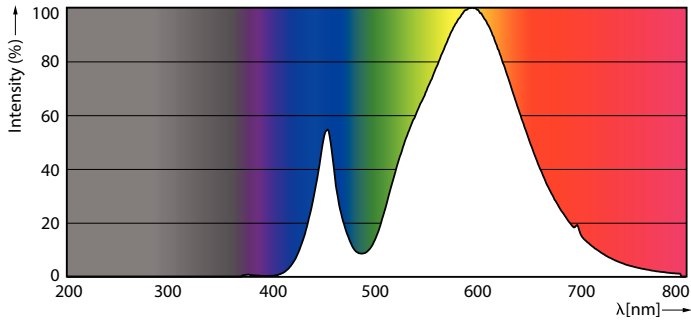

Trueforce Core LED SON-T

Photometric data

LEDTForce Core road 26W Tshape E27 730-POC