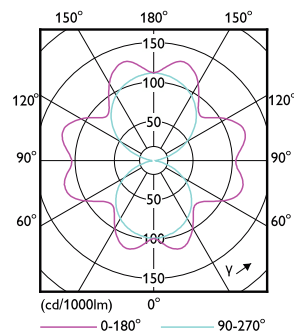

Product data

General information		LLMF At End Of Nominal Lifetime (Nom)	
Cap-Base	E27 [E27]		70 %
CE mark	Yes	Operating and electrical	
EU RoHS compliant	Yes	Input Frequency	50 to 60 Hz
Nominal Lifetime (Nom)	25000 h	Power (Nom)	26 W
Switching Cycle	15000	Lamp Current (Nom)	120 mA
Flux measurement reference	Sphere	Wattage Equivalent	70 W
Tier	CorePro	Starting Time (Nom)	0.5 s
Light technical		Warm Up Time to 60% Light (Nom)	0.5 s
Color Code	730 [CCT of 3000K]	Power Factor (Nom)	0.9
Luminous Flux (Nom)	4200 lm	Voltage (Nom)	220-240 V
Color Designation	White (WH)	Temperature	
Correlated Color Temperature (Nom)	3000 K	T-Ambient (Max)	45 °C
Luminous Efficacy (rated) (Nom)	161.00 lm/W	T-Ambient (Min)	-20 °C
Color Consistency	<6	T-Case Maximum (Nom)	38.7 °C
Color Rendering Index (Nom)	70		

Dimensional drawing

TForce Core LED road 26W 730 E27 MV

Product	D	C
TForce Core LED road 26W 730 E27 MV	38 mm	210 mm

Photometric data

LEDTForce Core road 26W Tshape E27 730-GUL

LEDTForce Core road 26W Tshape E27 730-GUL

LEDTForce Core road 17W Tshape E27-LDD

Trueforce Core LED SON-T

Photometric data

LEDTForce Core road 26W Tshape E27 730-POC

Lifetime

Life Expectancy Diagram

Lumen Maintenance Diagram