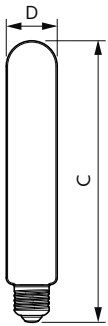

Product data

General information		LLMF At End Of Nominal Lifetime (Nom)	
Cap-Base	E27 [E27]		70 %
CE mark	Yes	Operating and electrical	
EU RoHS compliant	Yes	Input Frequency	50 to 60 Hz
Nominal Lifetime (Nom)	25000 h	Power (Nom)	26 W
Switching Cycle	15000	Lamp Current (Nom)	120 mA
Flux measurement reference	Sphere	Wattage Equivalent	70 W
Tier	CorePro	Starting Time (Nom)	0.5 s
Light technical		Warm Up Time to 60% Light (Nom)	0.5 s
Color Code	730 [CCT of 3000K]	Power Factor (Nom)	0.9
Luminous Flux (Nom)	4200 lm	Voltage (Nom)	220-240 V
Color Designation	White (WH)	Temperature	
Correlated Color Temperature (Nom)	3000 K	T-Ambient (Max)	45 °C
Luminous Efficacy (rated) (Nom)	161.00 lm/W	T-Ambient (Min)	-20 °C
Color Consistency	<6	T-Case Maximum (Nom)	38.7 °C
Color Rendering Index (Nom)	70		

Trueforce Core LED SON-T

Controls and dimming

Dimmable	No
----------	----

Mechanical and housing

Bulb Finish	Clear
Bulb Shape	T-shape

Approval and application

Energy Efficiency Class	C
Energy Consumption kWh/1000 h	26 kWh
EPREL Registration Number	574357

Product data

Full product code	871951431629400
Order product name	TForce Core LED road 26W 730 E27 MV
EAN/UPC - Product	8719514316294
Order code	929002485002
Numerator - Quantity Per Pack	1
Numerator - Packs per outer box	6
Material Nr. (12NC)	929002485002
Net Weight (Piece)	0.100 kg

Dimensional drawing

TForce Core LED road 26W 730 E27 MV

Product	D	C
TForce Core LED road 26W 730 E27 MV	38 mm	210 mm

Photometric data

LEDTForce Core road 26W Tshape E27 730-GUL

LEDTForce Core road 26W Tshape E27 730-GUL