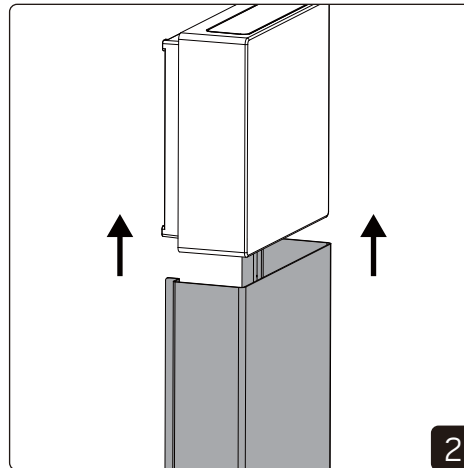

Installation Accessories