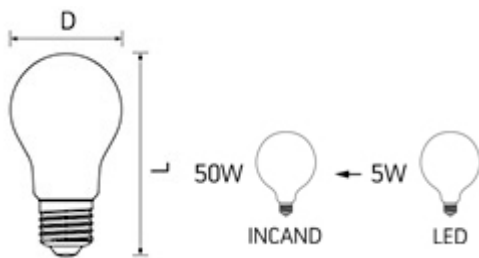


Vintage Filament Curved Led Clear G125 – G95 – ST64

G125

G95

ST64

— Led lamp built using innovative curved led COB that creates relaxing and pleasant settings. New curved led is an art, not only a lighting source.

Highly recommended for restaurants, coffee shop, bedroom, shop

[Privacy & Cookies Policy](#)

COD	W	E	LM	V	K	D	L	CRI	Beam Angle (°)	LEDS	Finishing	ON/OFF	start time	warm up	Type	
700139.0DA	5	E27	280	220-240	2200	125	175	80	360°	2xSpiral	Clear	1	>30.000	< 0,6	∅	G125
700141.0DA	5	E27	280	220-240	2200	95	135	80	360°	Twin loop	Clear	1	>30.000	< 0,6	∅	G95
700143.0DA	5	E27	280	220-240	2200	64	146	80	360°	Twin loop	Clear	1	>30.000	< 0,6	∅	ST64