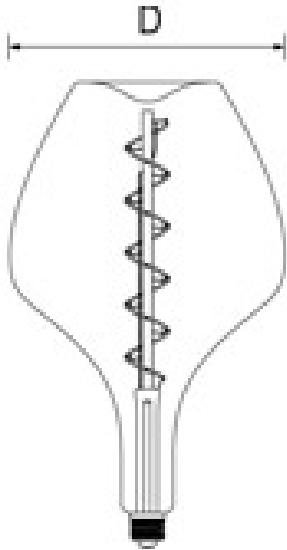

Vintage Filament Led JUG 2

JUG 2 GOLD

JUG 2 SMOKY

- Led lamp built using innovative curved led COB that creates relaxing and pleasant settings. The particular glass available in gold and smoked finish is able to make the rooms unique and refined
- New curved led is an art, not only a lighting source. Highly recommended for restaurants, coffee shop, bedroom, shops.
- Operation Temperature: $-20^{\circ}\text{C} \sim +50^{\circ}\text{C}$
- Long life
- Wide light output
- Dimmable with IGBT dimmer led

A Gold
B Smoky

25W

INCAND

← 5W

LED

700187.00L	5	E27	250	220-240	2000	315	365	80	360°	1xCOBL	Gold	1	>30.000	0	2
------------	---	-----	-----	---------	------	-----	-----	----	------	--------	------	---	---------	---	---