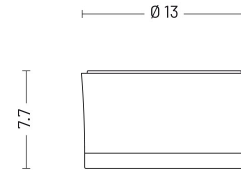

Eye_r 125 | 12 W | flood 40° | Ceiling lamps

Also available for ceiling recessed

Technical Specifications

Source lamp	LED 12 W
Total wattage	14.5
Voltage	220-240 Vac - 50/60 Hz
Control	On/Off • dimmable on request
Luminous flux (*Source flux)	950 lm (1500 lm*) @ 3000 K
Luminous efficacy	63 lm/W @ 3000 K
McADAM steps	3
Beam	flood 40°
CRI	>90
Life time	L 70 > 50.000 h Ta 25°C L 70 > 50.000 h Ta 40°C
IP rating	65
IK rating	8
Insulation class	I

Materials

Body	Die-cast aluminium EN47100
Diffuser	Extra clear glass
Finishing	Black - Polyester powder paint

Isolux

Photometry