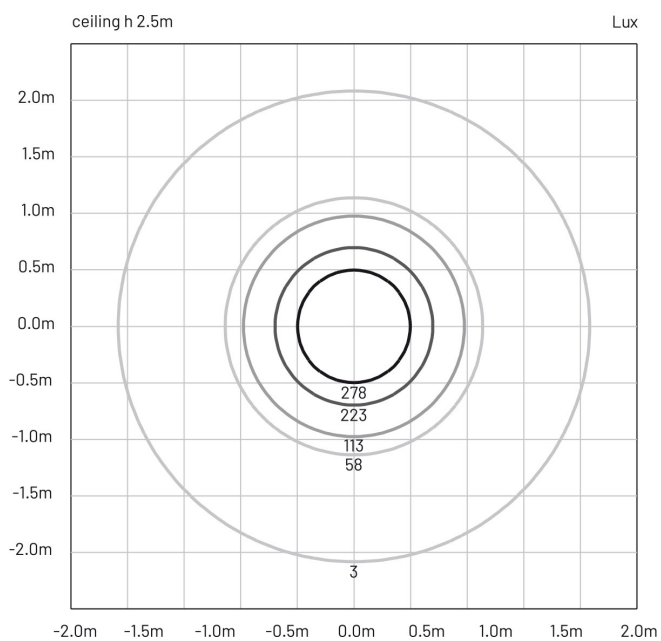

Eye_r 125 | 12 W | flood 40° | Ceiling lamps

Also available for ceiling recessed

Technical Specifications

Source lamp	LED 12 W
Total wattage	14.5
Voltage	220-240 Vac - 50/60 Hz
Control	On/Off • dimmable on request
Luminous flux (*Source flux)	950 lm (1500 lm*) @ 3000 K
Luminous efficacy	63 lm/W @ 3000 K
McADAM steps	3
Beam	flood 40°
CRI	>90
Life time	L 70 > 50.000 h Ta 25°C L 70 > 50.000 h Ta 40°C
IP rating	65
IK rating	8
Insulation class	I

Materials

Body	Die-cast aluminium EN47100
Diffuser	Extra clear glass
Finishing	Black - Polyester powder paint

Isolux

Photometry