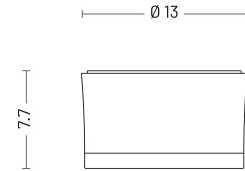

Eye_r 125 | 12 W | flood 40° | Ceiling lamps

Also available for ceiling recessed

Technical Specifications

Source lamp	LED 12 W
Total wattage	14.5
Voltage	220-240 Vac - 50/60 Hz
Control	On/Off • dimmable on request
Luminous flux (*Source flux)	950 lm (1500 lm*) @ 3000 K
Luminous efficacy	63 lm/W @ 3000 K
McADAM steps	3
Beam	flood 40°
CRI	>90
Life time	L 70 > 50.000 h Ta 25°C L 70 > 50.000 h Ta 40°C
IP rating	65
IK rating	8
Insulation class	I

Materials

Body	Die-cast aluminium EN47100
Diffuser	Extra clear glass
Finishing	Black - Polyester powder paint

Isolux

Photometry