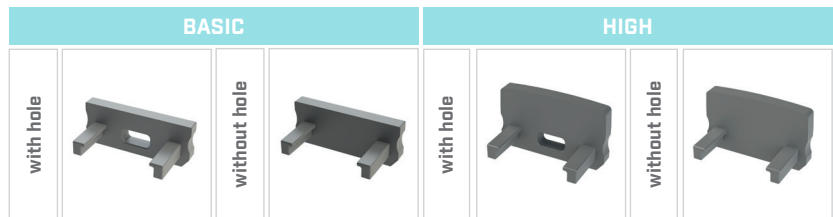

End caps for LUMINES profiles

A Available colors: gray, black, white, inox.

B Available colors: gray, black, white, inox.

C Available colors: gray, black, white, inox.

D Available colors: gray, black, white, inox.

G Available colors: gray, black, white, inox.

X Available colors: gray, black, white, inox.

Y Available colors: gray, black, white, inox.

Z Available colors: gray, black, white, inox.

TERRA Available colors: gray, white.

SOLIS Available colors: gray, white.

ILED0 Available colors: gray, white.

INSO Available colors: gray, white.