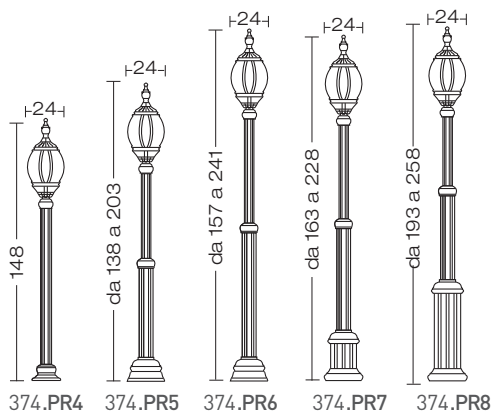

dettagli / details / details detalles / details:
p.164-165

FOR TECHNICAL DETAILS VISIT
www.landa.it

IP44

960°