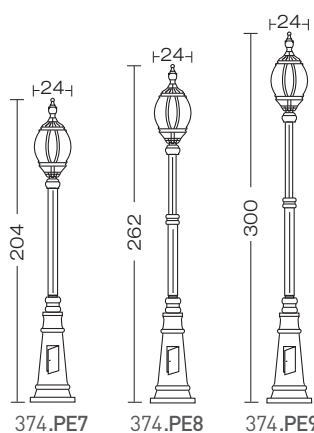

parigi maxi

Projectors

Recessed

Contemporary

Traditional

ENERGY SAVING

TRADITIONAL

171

Accessories on request:

code 0404M004
Single connection IP68

code 0404M003
Loop in loop out IP68

Anchor Bolt:
code 00APF6

374.PF7.....
374.PF8.....
374.PF9.....
374.PE7.....
374.PE8.....
374.PE9.....

374.PR5.....
374.PR6.....

374.PR7.....
374.PR8.....