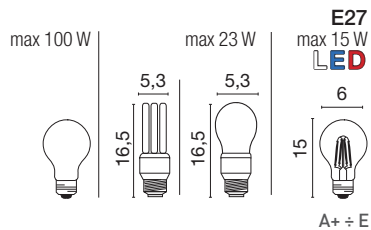

FOR TECHNICAL DETAILS VISIT  
[www.landa.it](http://www.landa.it)

IP44

960°

ELECTRIFICATION

Energy efficiency classes

parigi mini

Projectors

Recessed