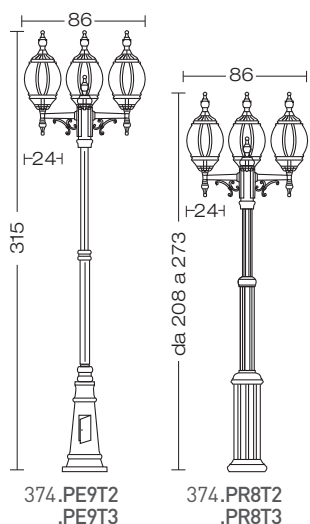

parigi maxi

Projectors

Recessed

Contemporary

Traditional

ENERGY SAVING

TRADITIONAL

171

Accessories on request:

code 0404M004
Single connection IP68

code 0404M003
Loop in loop out IP68

Anchor Bolt:
code 00APF6

374.PF7.....
374.PF8.....
374.PF9.....
374.PE7.....
374.PE8.....
374.PE9.....

374.PR5.....
374.PR6.....

374.PR7.....
374.PR8.....