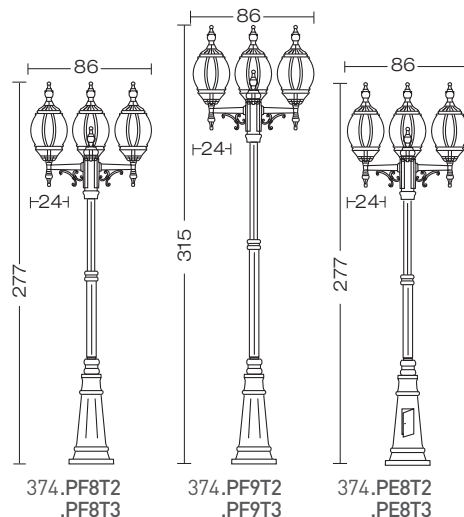

dettagli / details / details detalles / details:
p.164-165

FOR TECHNICAL DETAILS VISIT
www.landa.it

IP44

960°