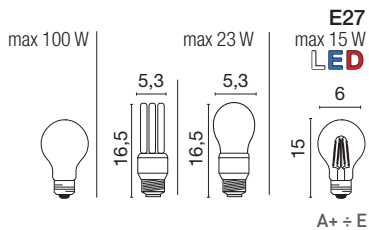

FOR TECHNICAL DETAILS VISIT  
[www.landa.it](http://www.landa.it)

IP44

960°

ELECTRIFICATION

Energy efficiency classes

A+ ÷ E

COLOURS  
 ngg ngv bgg ngr

parigi maxi