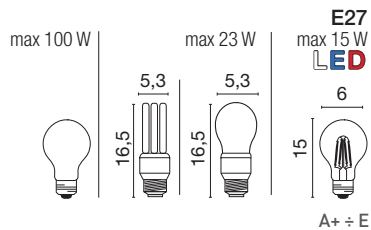

FOR TECHNICAL DETAILS VISIT  
[www.landa.it](http://www.landa.it)

IP44

960°

ELECTRIFICATION

Energy efficiency classes

parigi

Projectors

Recessed