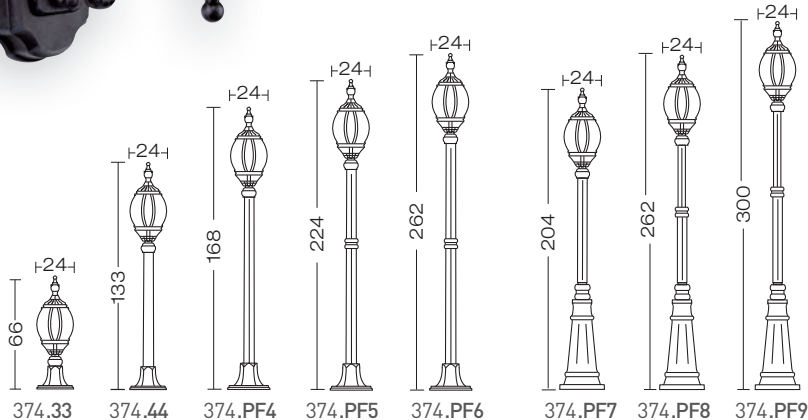

dettagli / details / details detalles / details:
p.164-165

FOR TECHNICAL DETAILS VISIT
www.landa.it

IP44

960°