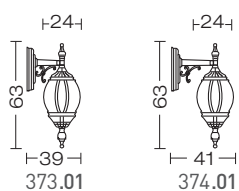

parigi maxi

Projectors

Recessed

Contemporary

Traditional

ENERGY SAVING

TRADITIONAL

171

Accessories on request:

code 0404M004
Single connection IP68

code 0404M003
Loop in loop out IP68

Anchor Bolt:
code 00APF6

374.PF7.....
374.PF8.....
374.PF9.....
374.PE7.....
374.PE8.....
374.PE9.....

374.PR5.....
374.PR6.....

374.PR7.....
374.PR8.....