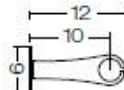

10W 24V DC

Beam 150°

3000K Ra80 1050LM

Dimmable: YES

Supplied with 2 mt. cable -05RN-F

Accessories:

00A6001.01

00A6001.02