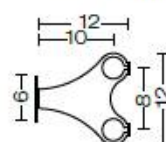

00A6001.04