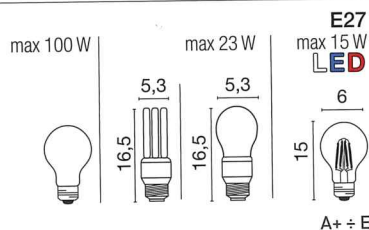

INSTALLATION

dettagli / details / details
detales / details:
p.8-9

Energy efficiency classes

A+ ÷ E

COLOURS