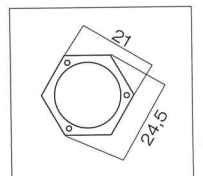

BASE DIMENSIONS

ELECTRIFICATION