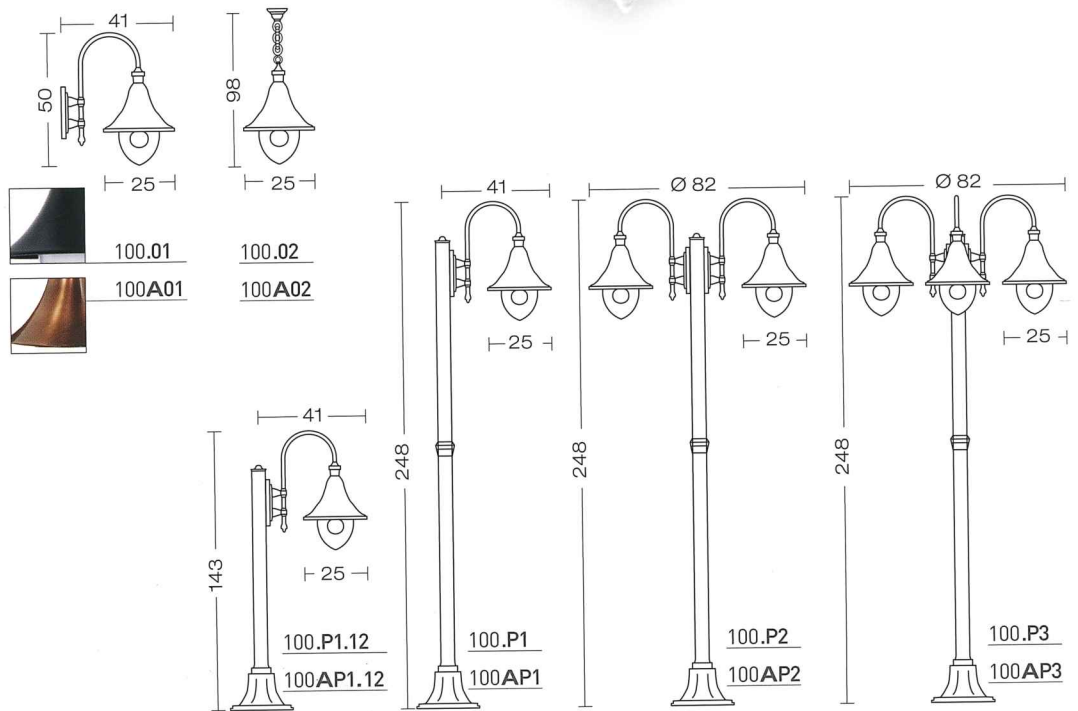

lampara

art.
100

corpo alluminio pressofuso
body in die casting aluminium
corps en aluminium moulé
sous pression
cuerpo aluminio inyectado
Körper aus Aluminium-
Druckguss

diffusore policarbonato
trasparente
diffuser transparent
polycarbonate
diffuseur polycarbonate
transparent
difusor policarbonato
transparente
Diffuser Polykarbonat klar

32

example code:
| art. | finishing | size | colour |
100 . 01 S
example copper top code:
| art. | finishing | size | colour |
100 A 01 S

FOR TECHNICAL DETAILS VISIT
www.landalighting.com

IP44

850°

TOP
FINISHING