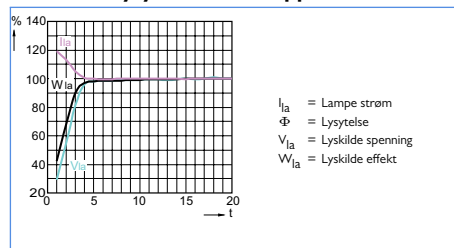

Ytelses diagrammer

MASTER SON-T PIA Plus 50W, 70W

Lystelse under oppstart