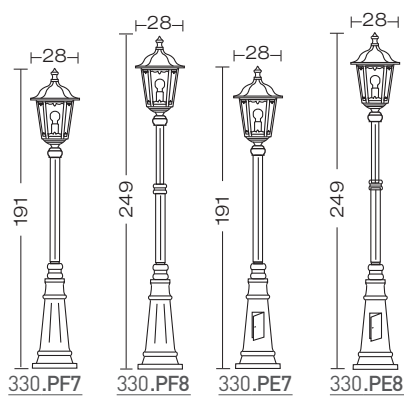

TRADITIONAL

191