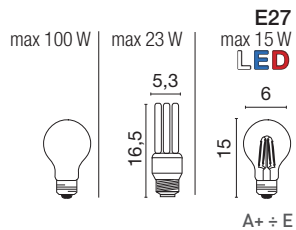

Energy efficiency classes