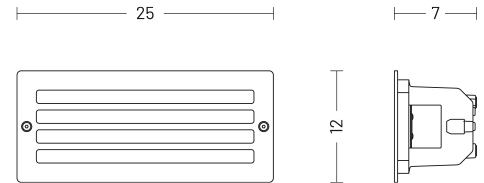

Brick Light | 5 W | diffuse | Wall recessed

Inox Striped

Technical Specifications

Source lamp	LED 5 W
Total wattage	7
Voltage	220-240 Vac - 50/60 Hz
Control	On/Off • dimmable on request
Luminous flux (*Source flux)	383 lm (700 lm*) @ 3000 K
Luminous efficacy	55 lm/W @ 3000 K
McADAM steps	3
Beam	diffuse
CRI	>90
Life time	L 70 > 50.000 h Ta 25°C L 70 > 50.000 h Ta 40°C
IP rating	65
IK rating	4
Insulation class	I

Materials

Body	Die-cast aluminium EN47100
Diffuser	Frosted tempered glass 5 mm
Finishing	Inox AISI 316L - Inox AISI 316L

Isolux

Photometry

Included accessories

- Housing box