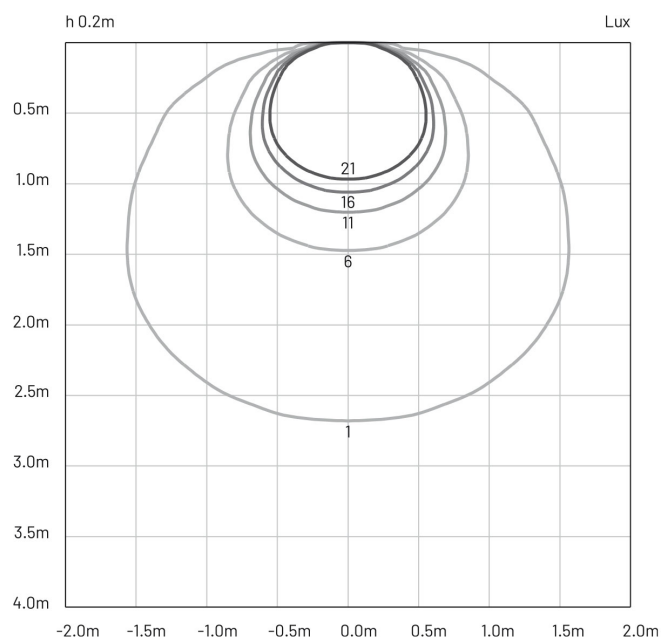

Isolux

Photometry

Included accessories

- Housing box