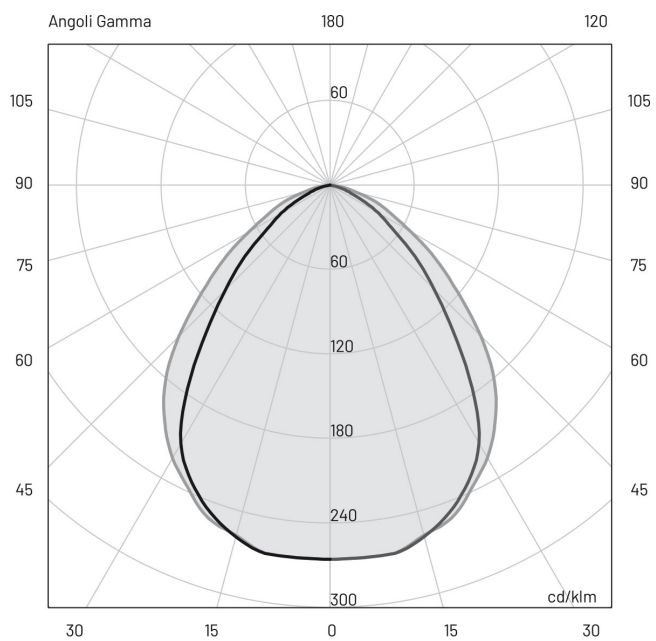

Photometry

Included accessories

- Housing box