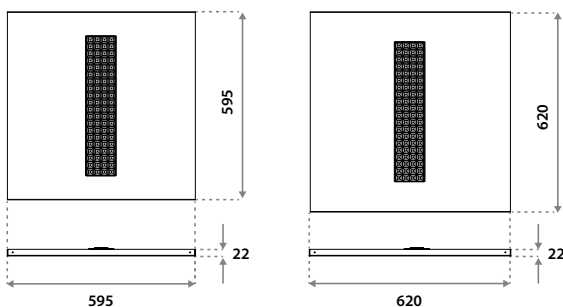

All values are measured at 230V (+/- 7%). *Dimensions single carton Linessa 620x620 = 630x622x80 mm

CHOOSE YOUR LUMEN OUTPUT

Item	mA	W	Lumen Output		Lumen / Watt		UGR chrome		Driver types			mA	Lm	Driver types		
			3000K	4000K	3000K	4000K	3000K	4000K	No dim	1-10V&Push	Dali			2700-6500k	Dali	Casambi
Special request	350	16,6	2250	2350	136	142	15,9	16,0	127570	125421	127576	2x350	2350	x	x	
Standard	500	23,8	3150	3300	132	139	17,0	17,2	127570	125421	127576	2x500	3300	DL562/A	DL562/A-C	
Special request	600	28,6	3750	3900	131	136	17,6	17,8	127480N	125421	123424	2x600	3900	On request	On request	
Standard	700	33,6	4350	4500	129	134	18,2	18,3	127480N	125421	123424	2x700	4500	On request	On request	
Special request	900	43,5	x	x	x	x	x	x	x	x	x	2x900	x	On request	On request	
Special request	1050	51,0	x	x	x	x	x	x	x	x	x	2x1050	x	On request	On request	

DIMENSIONS