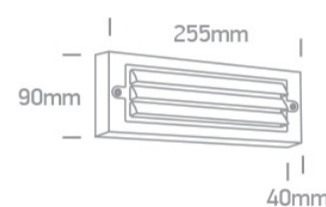

New 2020 Edition 2>Wall and Ceiling LED

67502A/AN/W

6W Wall light, IP65.

AC LED

Complies with standard EN60598-1 and any other specific standards.

Downloads

Dimensions

Physical Specification

Item Group	New 2020 Edition 2
Family	Wall and Ceiling LED
Order Code	67502A/AN/W
Colour	Anthracite
Material	ABS
Diffuser Material	PC
Shape	Rectangular
Length	255mm
Width	90mm
Height	40mm
Surface Wall	Yes
Indoor	Yes

Dark Light	Yes
------------	-----

Packing Info

Box Length	26,5cm
------------	--------

Box Width	10cm
-----------	------

Box Height	4cm
------------	-----

Pcs/Carton	20
------------	----

Barcode

5291889068785