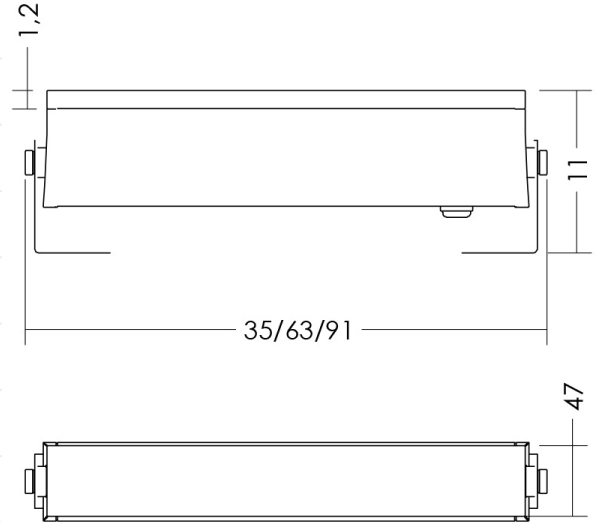

Eye_1 600 | 34 W | flood 45° | Projectors

Also available for ceiling

Technical Specifications

Source lamp	LED 34 W
Total wattage	43
Voltage	220-240 Vac - 50/60 Hz
Control	On/Off • dimmable on request
Luminous flux (*Source flux)	3314 lm (4406 lm*) @ 3000 K
Luminous efficacy	88 lm/W @ 3000 K
McADAM steps	3
Beam	flood 45°
CRI	>90
Life time	L 70 > 50.000 h Ta 25°C L 70 > 50.000 h Ta 40°C
IP rating	67
IK rating	10
Insulation class	I

Materials

Body	Extruded aluminium EN AW6060
Diffuser	Extra clear glass
Finishing	Grey - Polyester powder paint

E (lux)

H(m)	lux (3000 K)	Ø(m)
1.00	2658	0.78
2.00	664	1.56
3.00	295	2.34
4.00	166	3.11
5.00	106	3.89

Photometry

Included accessories

- 1 m length cable -05RN-F
- Fixing kit short (7,5 cm)
- Single connection IP68

Available accessories

- 00KEYFGL.250_ Fixing kit long (25 cm)
- 00KEYFGL.150_ Fixing kit medium (15 cm)