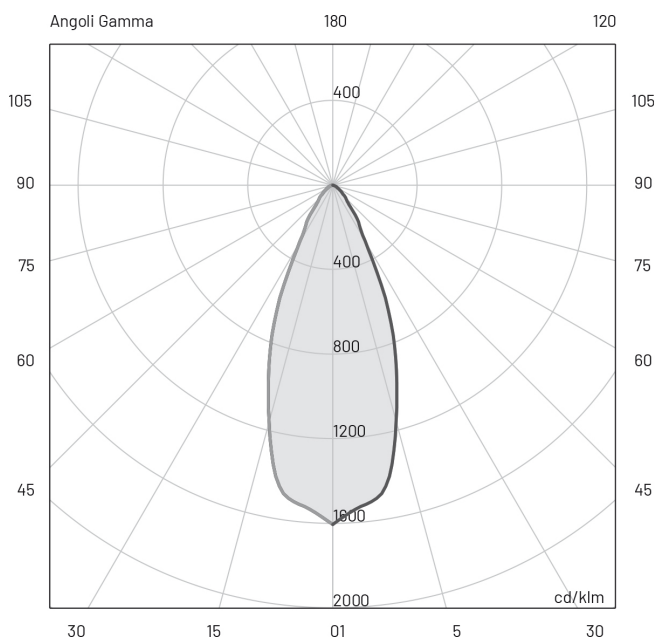

E (lux)

H(m)	lux (3000 K)	Ø(m)
1.00	2658	0.78
2.00	664	1.56
3.00	295	2.34
4.00	166	3.11
5.00	106	3.89

Photometry

Included accessories

- 1 m length cable -05RN-F
- Fixing kit short (7,5 cm)
- Single connection IP68

Available accessories

- 00KEYFGL.250_ Fixing kit long (25 cm)
- 00KEYFGL.150_ Fixing kit medium (15 cm)