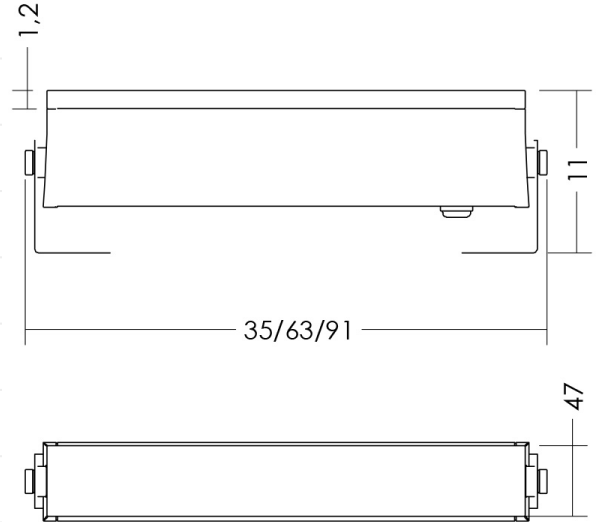

Fog_1 900 | 34 W | diffuse | Projectors

Also available for ceiling/wall and ceiling/wall recessed

Technical Specifications

Source lamp	LED 34 W
Total wattage	38
Voltage	220-240 Vac - 50/60 Hz
Control	On/Off • dimmable on request
Luminous flux (*Source flux)	1294 lm (3120 lm*) @ 3000 K
Luminous efficacy	34 lm/W @ 3000 K
McADAM steps	3
Beam	diffuse
CRI	>90
Life time	L 70 > 50.000 h Ta 25°C L 70 > 50.000 h Ta 40°C
IP rating	67
IK rating	10
Insulation class	I

Materials

Body	Extruded aluminium EN AW6060
Diffuser	Opal glass
Finishing	White - Polyester powder paint

E (lux)

H(m)	lux (3000 K)	Ø(m)
1.00	431	3.21
2.00	108	6.42
3.00	48	9.62
4.00	27	12.83
5.00	17	16.04

Photometry

Included accessories

- 1 m length cable -05RN-F
- Fixing kit short (7,5 cm)
- Single connection IP68

Available accessories

00KEYFGL.250_

Fixing kit long (25 cm)
Fixing kit long (25cm)

00KEYFGL.150_

Fixing kit medium (15 cm)
Fixing kit medium (15cm)