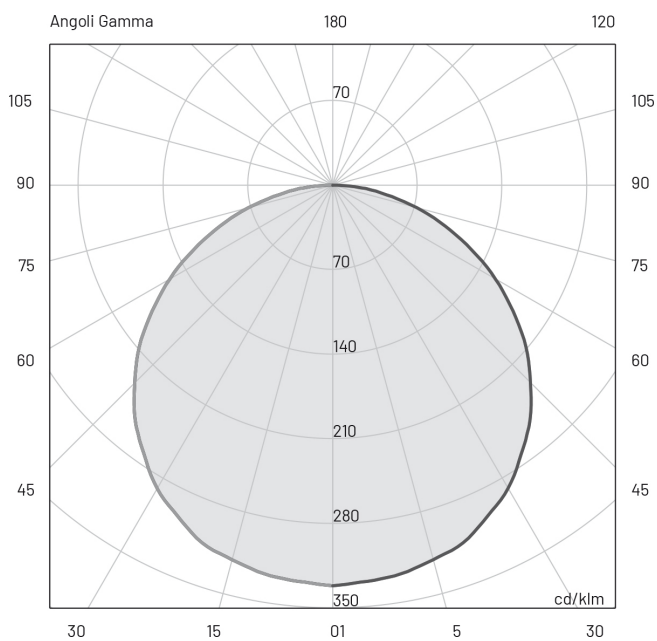

E (lux)

H(m)	lux (3000 K)	Ø(m)
1.00	431	3.21
2.00	108	6.42
3.00	48	9.62
4.00	27	12.83
5.00	17	16.04

Photometry

Included accessories

- 1 m length cable -05RN-F
- Fixing kit short (7,5 cm)
- Single connection IP68

Available accessories

00KEYFGL.250_

Fixing kit long (25 cm)
Fixing kit long (25cm)

00KEYFGL.150_

Fixing kit medium (15 cm)
Fixing kit medium (15cm)