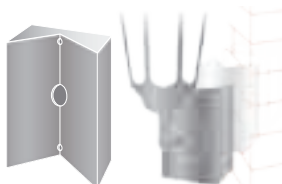

Anchor Bolt: code 00APF6 code 00APF8 code 00APR8

LED

Accessories on request:

code **0404M004**
Single connection IP68

code **0404M003**
Loop in loop out IP68

00108
angoliera
corner bracket
patte d'angle
esquinera
Eckhalterungen