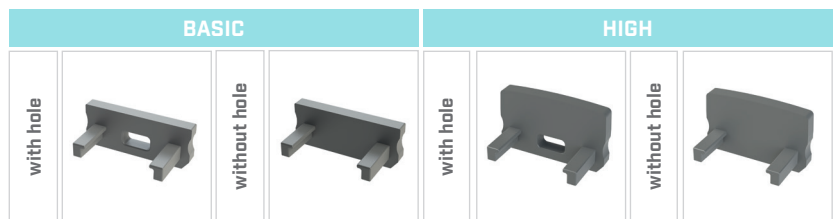

End caps for LUMINES profiles

A Available colors: gray, black, white, inox.

B Available colors: gray, black, white, inox.

C Available colors: gray, black, white, inox.

D Available colors: gray, black, white, inox.

G Available colors: gray, black, white, inox.

X Available colors: gray, black, white, inox.

Y Available colors: gray, black, white, inox.

Z Available colors: gray, black, white, inox.

TERRA Available colors: gray, white.

SOLIS Available colors: gray, white.

ILED0 Available colors: gray, white.

INSO Available colors: gray, white.