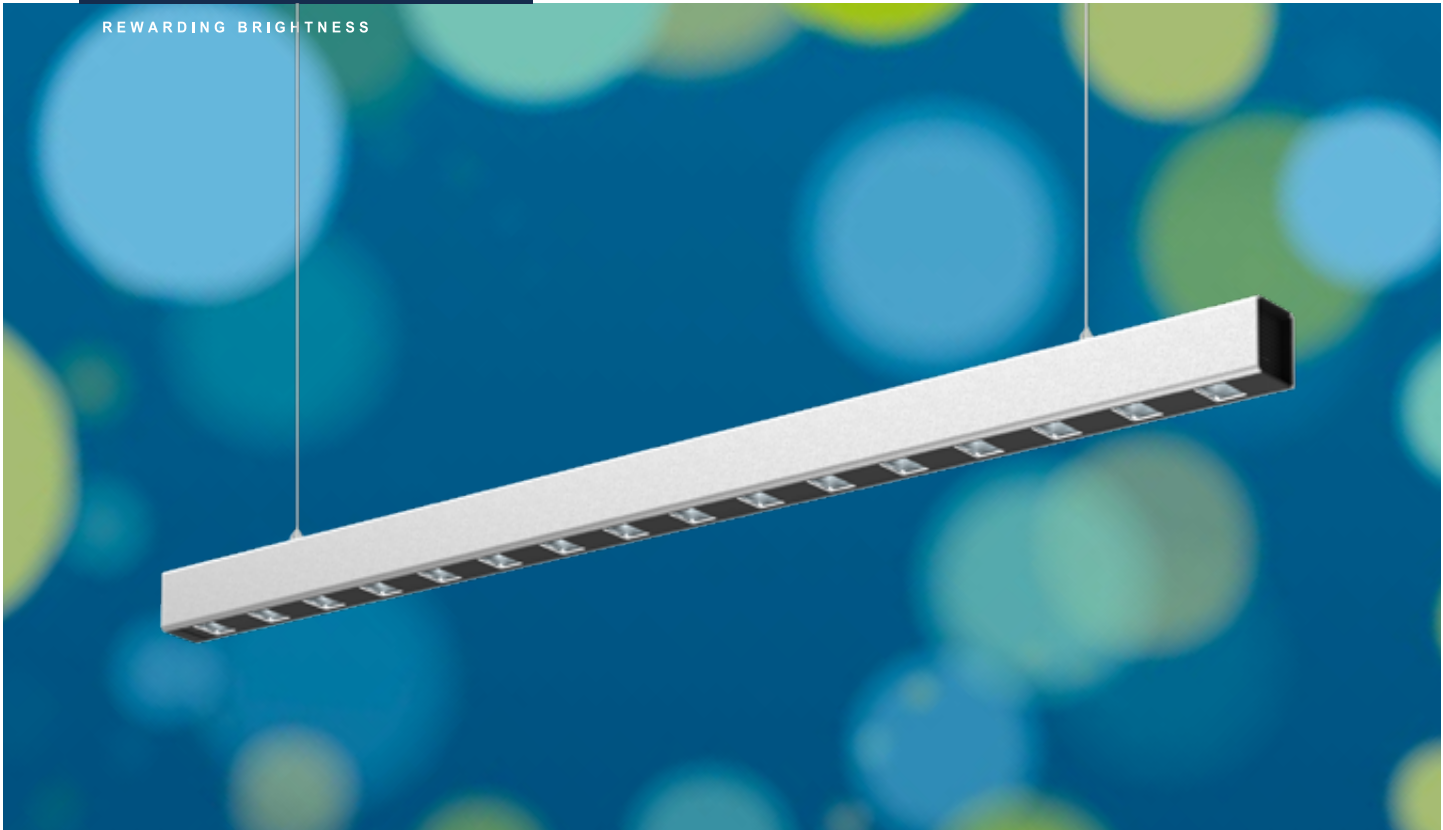

REWARDING BRIGHTNESS

Profiles

Aviora Line P
Pendent

Specifications

Colour	Matt black RAL 9005 (XX=BL) / Aluminium (XX=SA)
Beam angle (FWHM)	Standaard 85° (100° FWTM) / On request 75° (95° FWTM)
UGR (4H8H 70/50/20)	<19
Fixture material	Housing: Aluminium / Reflector glass: Polycarbonate
Environment	Indoor
IP rate	IP20
IK rate	IK03
Operating temperature (Ta)	-20°C / +45°C
Safety marks	EN60598 / EN62031 / EN 62471
EMC compliance	EN55015
Colour consistency (SDCM)	MacAdam step 3
Warranty	7 years