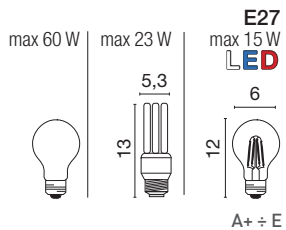

ELECTRIFICATION

Energy efficiency classes

Accessories on request:

code 0404M004
Single connection IP68

code 0404M003
Loop in loop out IP68

Anchor Bolt:
code 00APF6

300.PF5...
300.PF6...