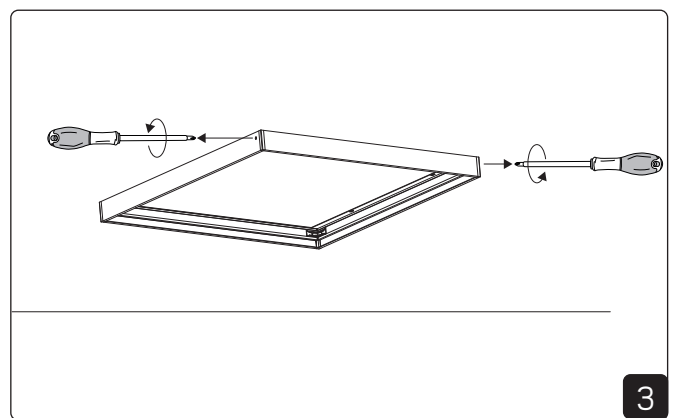

Installation - Surfacemount frame