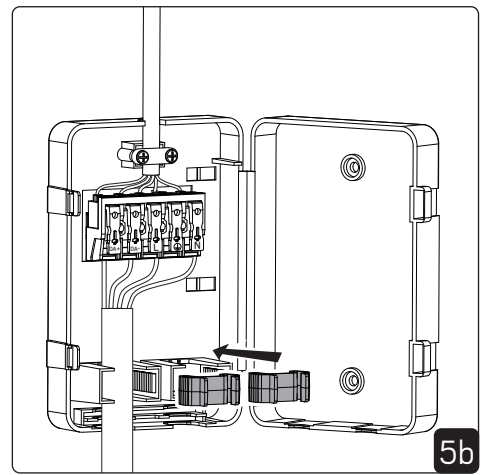

Installation

Installation - Surfacemount frame

Installation with Q-box Mini

Installation with Linect

Linect works with Wago Winsta, Ensto, Wieland etc.

DIP on DALI driver

Sky OP			
mA	Lumen 3000K	Lumen 4000K	Effect
600mA	2950lm	3050lm	24W
700mA	3450lm	3500lm	28W
750mA	3650lm	3750lm	30W
800mA	3800lm	3900lm	32W
850mA	4150lm	4250lm	34W
900mA	4300lm	4400lm	36W
950mA	4500lm	4600lm	38W
1050mA	4950lm	5050lm	42W