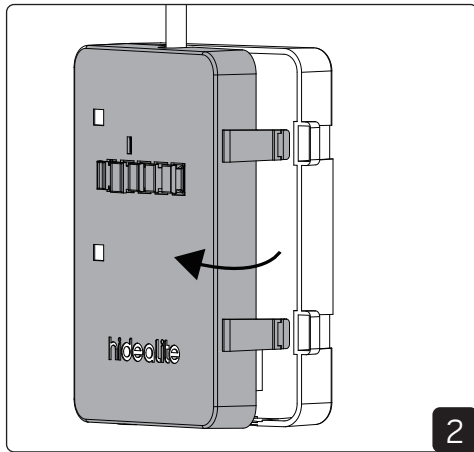

Installation

Installation - Surfacemount frame

Installation with Q-box Mini

Installation with Linect

Linect works with Wago Winsta, Ensto, Wieland etc.

DIP on DALI driver

Sky OP			
mA	Lumen 3000K	Lumen 4000K	Effect
600mA	2950lm	3050lm	24W
700mA	3450lm	3500lm	28W
750mA	3650lm	3750lm	30W
800mA	3800lm	3900lm	32W
850mA	4150lm	4250lm	34W
900mA	4300lm	4400lm	36W
950mA	4500lm	4600lm	38W
1050mA	4950lm	5050lm	42W