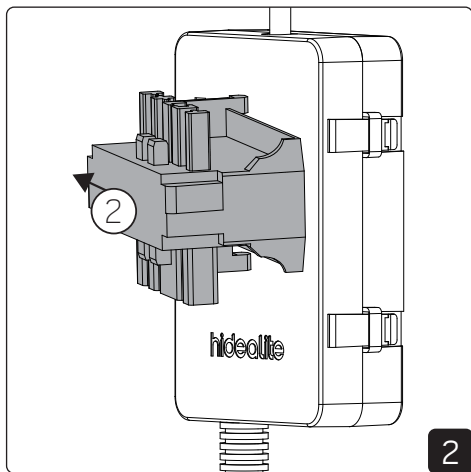

Installation

Installation - Surfacemount frame

Installation with Q-box Mini

Installation with Linect

Linect works with Wago Winsta, Ensto, Wieland etc.

DIP on DALI driver

Sky OP			
mA	Lumen 3000K	Lumen 4000K	Effect
600mA	2950lm	3050lm	24W
700mA	3450lm	3500lm	28W
750mA	3650lm	3750lm	30W
800mA	3800lm	3900lm	32W
850mA	4150lm	4250lm	34W
900mA	4300lm	4400lm	36W
950mA	4500lm	4600lm	38W
1050mA	4950lm	5050lm	42W