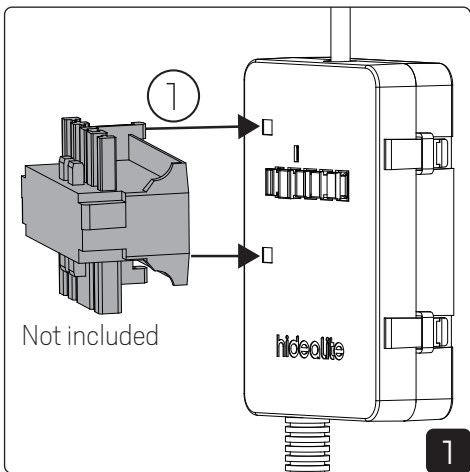

Installation

Installation - Surfacemount frame

Installation with Q-box Mini

Installation with Linect

Linect works with Wago Winsta, Ensto, Wieland etc.

DIP on DALI driver

Sky OP			
mA	Lumen 3000K	Lumen 4000K	Effect
600mA	2950lm	3050lm	24W
700mA	3450lm	3500lm	28W
750mA	3650lm	3750lm	30W
800mA	3800lm	3900lm	32W
850mA	4150lm	4250lm	34W
900mA	4300lm	4400lm	36W
950mA	4500lm	4600lm	38W
1050mA	4950lm	5050lm	42W