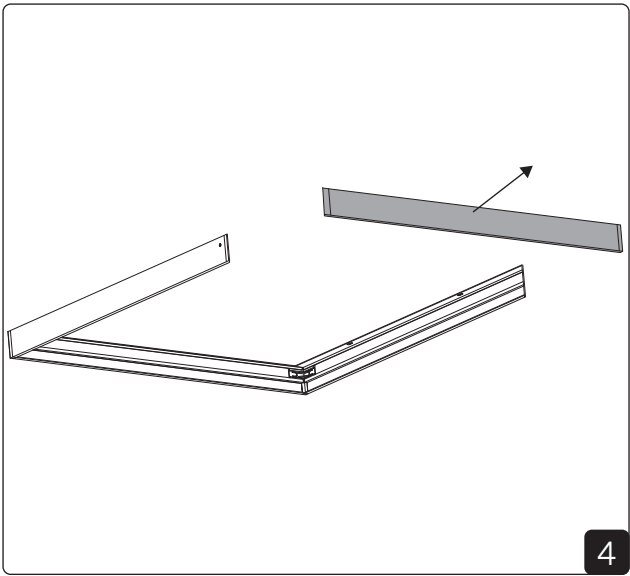

Installation with Q-box Mini