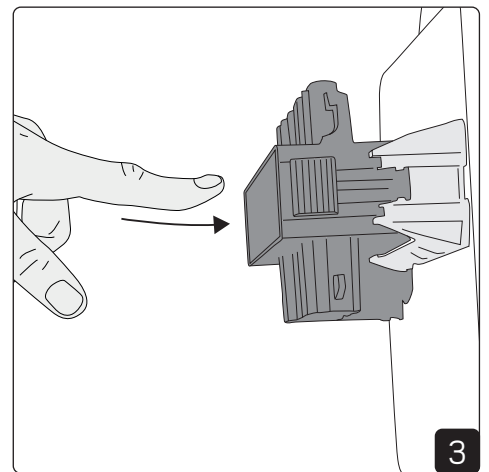

Installation

Installation - Surfacemount frame

Installation with Q-box Mini

Installation with Linect

Linect works with Wago Winsta, Ensto, Wieland etc.

DIP on DALI driver

Sky OP			
mA	Lumen 3000K	Lumen 4000K	Effect
600mA	2950lm	3050lm	24W
700mA	3450lm	3500lm	28W
750mA	3650lm	3750lm	30W
800mA	3800lm	3900lm	32W
850mA	4150lm	4250lm	34W
900mA	4300lm	4400lm	36W
950mA	4500lm	4600lm	38W
1050mA	4950lm	5050lm	42W