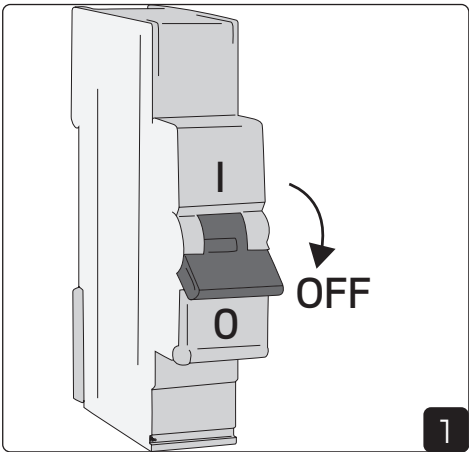

Installation

Installation - Surfacemount frame

Installation with Q-box Mini

Installation with Linect

Linect works with Wago Winsta, Ensto, Wieland etc.

DIP on DALI driver

Sky OP			
mA	Lumen 3000K	Lumen 4000K	Effect
600mA	2950lm	3050lm	24W
700mA	3450lm	3500lm	28W
750mA	3650lm	3750lm	30W
800mA	3800lm	3900lm	32W
850mA	4150lm	4250lm	34W
900mA	4300lm	4400lm	36W
950mA	4500lm	4600lm	38W
1050mA	4950lm	5050lm	42W