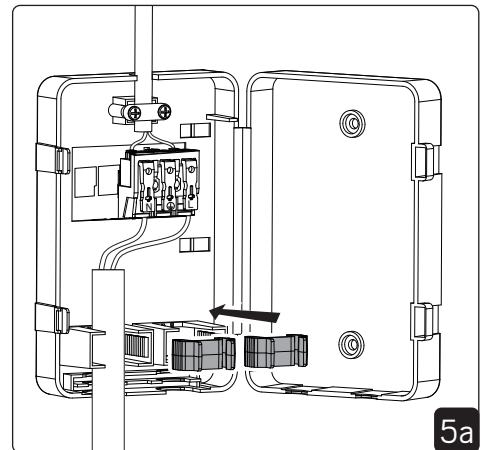

Installation

Installation - Surfacemount frame

Installation with Q-box Mini

Installation with Linect

Linect works with Wago Winsta, Ensto, Wieland etc.

DIP on DALI driver

Sky OP			
mA	Lumen 3000K	Lumen 4000K	Effect
600mA	2950lm	3050lm	24W
700mA	3450lm	3500lm	28W
750mA	3650lm	3750lm	30W
800mA	3800lm	3900lm	32W
850mA	4150lm	4250lm	34W
900mA	4300lm	4400lm	36W
950mA	4500lm	4600lm	38W
1050mA	4950lm	5050lm	42W