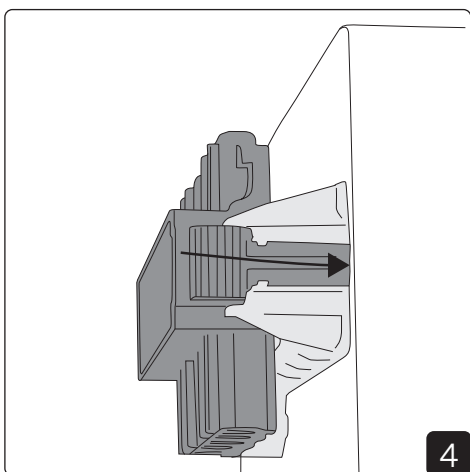

Installation

Installation - Surfacemount frame

Installation with Q-box Mini

Installation with Linect

Linect works with Wago Winsta, Ensto, Wieland etc.

DIP on DALI driver

Sky OP			
mA	Lumen 3000K	Lumen 4000K	Effect
600mA	2950lm	3050lm	24W
700mA	3450lm	3500lm	28W
750mA	3650lm	3750lm	30W
800mA	3800lm	3900lm	32W
850mA	4150lm	4250lm	34W
900mA	4300lm	4400lm	36W
950mA	4500lm	4600lm	38W
1050mA	4950lm	5050lm	42W