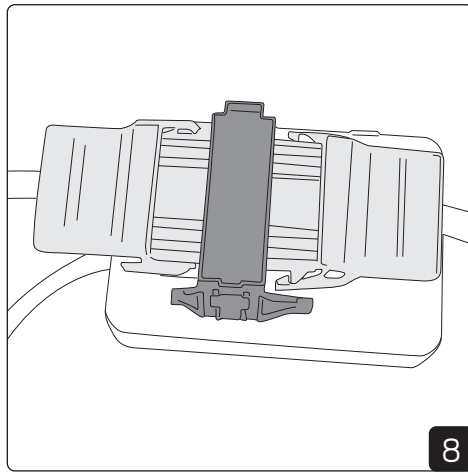

Installation

Installation - Surfacemount frame

Installation with Q-box Mini

Installation with Linect

Linect works with Wago Winsta, Ensto, Wieland etc.

DIP on DALI driver

Sky OP			
mA	Lumen 3000K	Lumen 4000K	Effect
600mA	2950lm	3050lm	24W
700mA	3450lm	3500lm	28W
750mA	3650lm	3750lm	30W
800mA	3800lm	3900lm	32W
850mA	4150lm	4250lm	34W
900mA	4300lm	4400lm	36W
950mA	4500lm	4600lm	38W
1050mA	4950lm	5050lm	42W