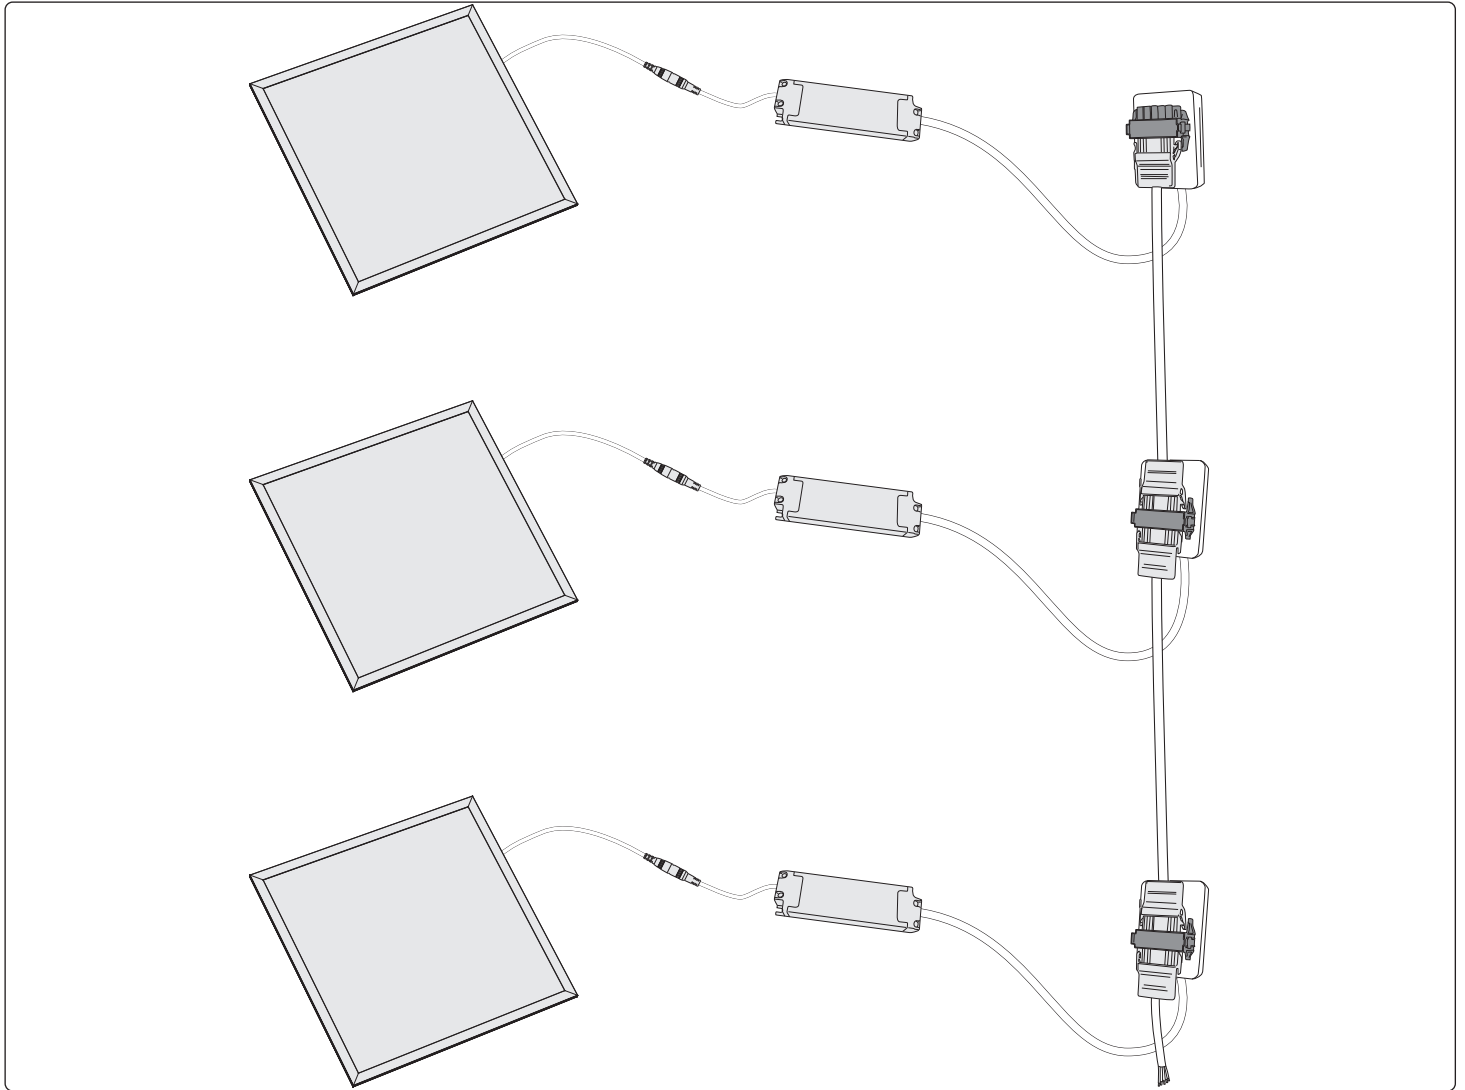

Installation

Installation - Surfacemount frame

Installation with Q-box Mini

Installation with Linect

Linect works with Wago Winsta, Ensto, Wieland etc.

DIP on DALI driver

Sky OP			
mA	Lumen 3000K	Lumen 4000K	Effect
600mA	2950lm	3050lm	24W
700mA	3450lm	3500lm	28W
750mA	3650lm	3750lm	30W
800mA	3800lm	3900lm	32W
850mA	4150lm	4250lm	34W
900mA	4300lm	4400lm	36W
950mA	4500lm	4600lm	38W
1050mA	4950lm	5050lm	42W