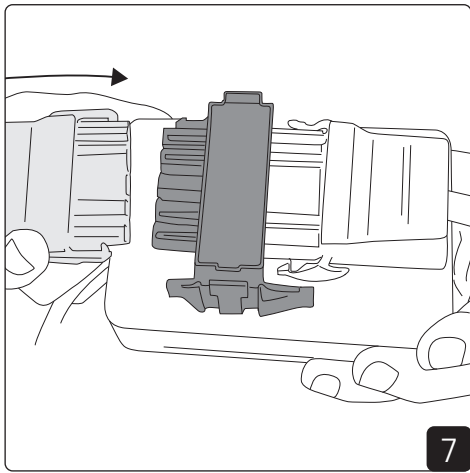

Installation

Installation - Surfacemount frame

Installation with Q-box Mini

Installation with Linect

Linect works with Wago Winsta, Ensto, Wieland etc.

DIP on DALI driver

Sky OP			
mA	Lumen 3000K	Lumen 4000K	Effect
600mA	2950lm	3050lm	24W
700mA	3450lm	3500lm	28W
750mA	3650lm	3750lm	30W
800mA	3800lm	3900lm	32W
850mA	4150lm	4250lm	34W
900mA	4300lm	4400lm	36W
950mA	4500lm	4600lm	38W
1050mA	4950lm	5050lm	42W