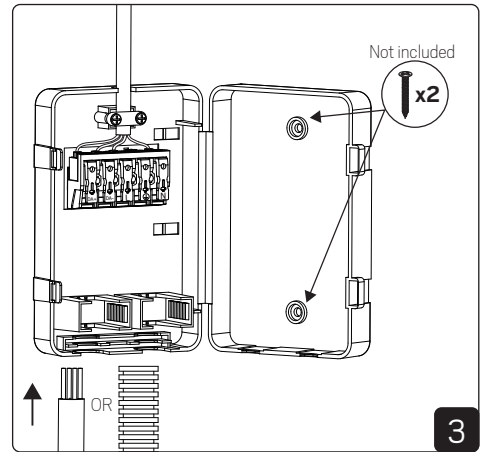

Installation

Installation - Surfacemount frame

Installation with Q-box Mini

Installation with Linect

Linect works with Wago Winsta, Ensto, Wieland etc.

DIP on DALI driver

Sky OP			
mA	Lumen 3000K	Lumen 4000K	Effect
600mA	2950lm	3050lm	24W
700mA	3450lm	3500lm	28W
750mA	3650lm	3750lm	30W
800mA	3800lm	3900lm	32W
850mA	4150lm	4250lm	34W
900mA	4300lm	4400lm	36W
950mA	4500lm	4600lm	38W
1050mA	4950lm	5050lm	42W