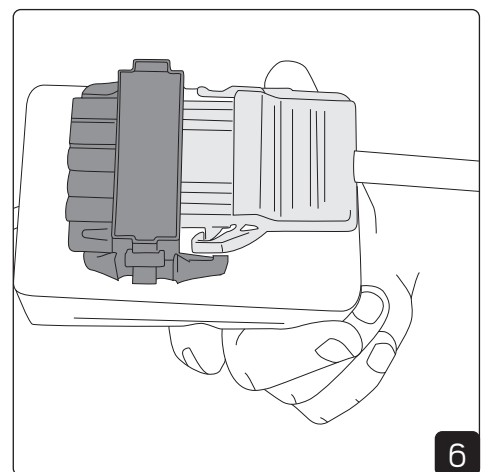

Installation

Installation - Surfacemount frame

Installation with Q-box Mini

Installation with Linect

Linect works with Wago Winsta, Ensto, Wieland etc.

DIP on DALI driver

Sky OP			
mA	Lumen 3000K	Lumen 4000K	Effect
600mA	2950lm	3050lm	24W
700mA	3450lm	3500lm	28W
750mA	3650lm	3750lm	30W
800mA	3800lm	3900lm	32W
850mA	4150lm	4250lm	34W
900mA	4300lm	4400lm	36W
950mA	4500lm	4600lm	38W
1050mA	4950lm	5050lm	42W