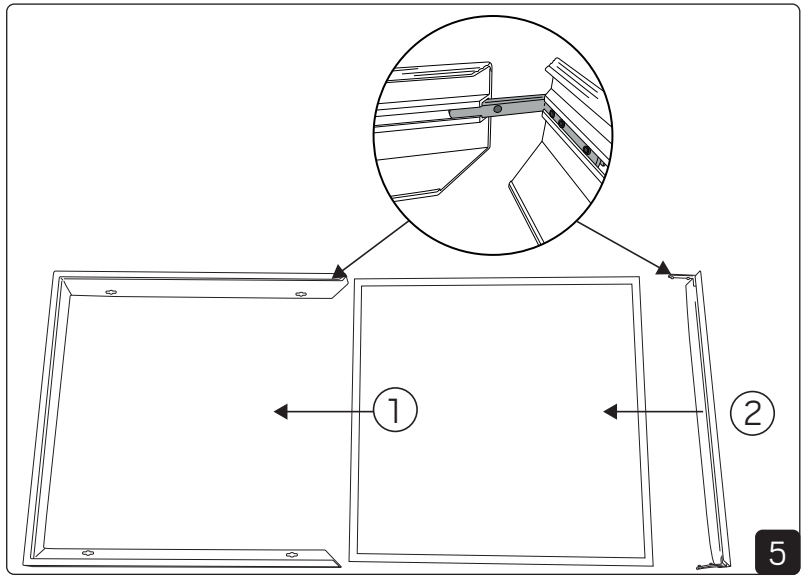

Installation with Q-box Mini