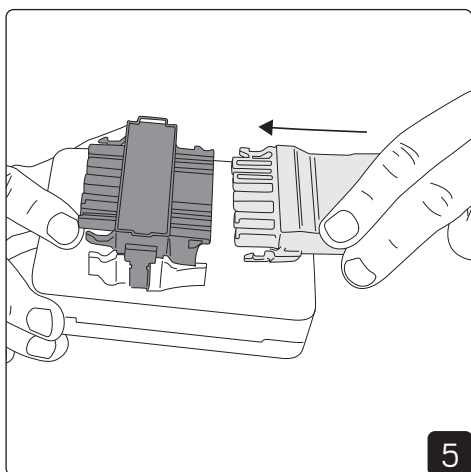

Installation

Installation - Surfacemount frame

Installation with Q-box Mini

Installation with Linect

Linect works with Wago Winsta, Ensto, Wieland etc.

DIP on DALI driver

Sky OP			
mA	Lumen 3000K	Lumen 4000K	Effect
600mA	2950lm	3050lm	24W
700mA	3450lm	3500lm	28W
750mA	3650lm	3750lm	30W
800mA	3800lm	3900lm	32W
850mA	4150lm	4250lm	34W
900mA	4300lm	4400lm	36W
950mA	4500lm	4600lm	38W
1050mA	4950lm	5050lm	42W