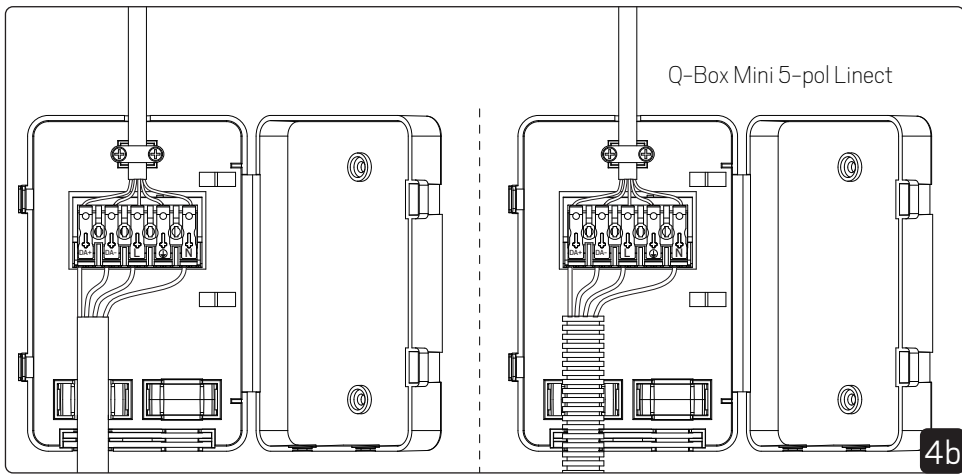

Installation

Installation - Surfacemount frame

Installation with Q-box Mini

Installation with Linect

Linect works with Wago Winsta, Ensto, Wieland etc.

DIP on DALI driver

Sky OP			
mA	Lumen 3000K	Lumen 4000K	Effect
600mA	2950lm	3050lm	24W
700mA	3450lm	3500lm	28W
750mA	3650lm	3750lm	30W
800mA	3800lm	3900lm	32W
850mA	4150lm	4250lm	34W
900mA	4300lm	4400lm	36W
950mA	4500lm	4600lm	38W
1050mA	4950lm	5050lm	42W