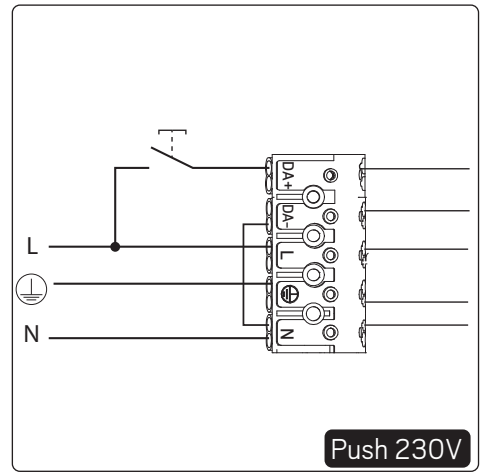

Installation

Installation - Surfacemount frame

Installation with Q-box Mini

Installation with Linect

Linect works with Wago Winsta, Ensto, Wieland etc.

DIP on DALI driver

Sky OP			
mA	Lumen 3000K	Lumen 4000K	Effect
600mA	2950lm	3050lm	24W
700mA	3450lm	3500lm	28W
750mA	3650lm	3750lm	30W
800mA	3800lm	3900lm	32W
850mA	4150lm	4250lm	34W
900mA	4300lm	4400lm	36W
950mA	4500lm	4600lm	38W
1050mA	4950lm	5050lm	42W