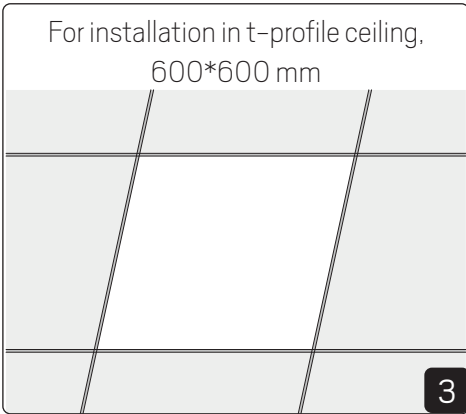

Installation