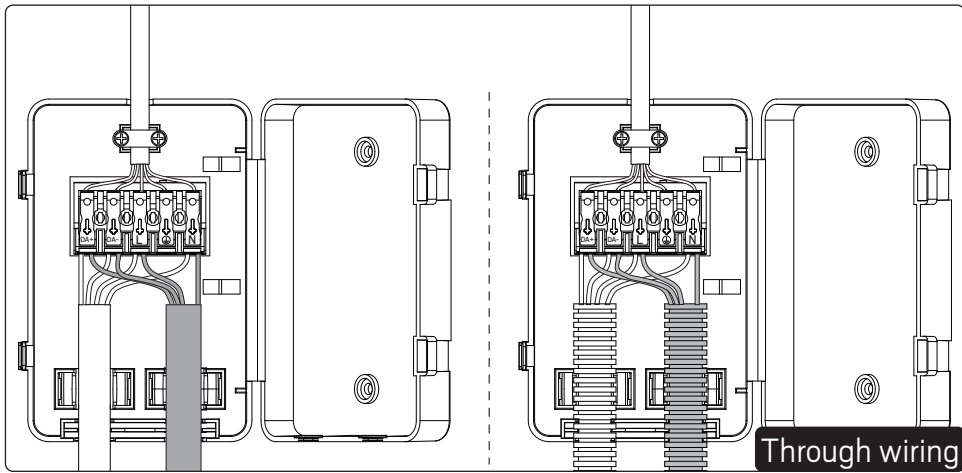

Installation

Installation - Surfacemount frame

Installation with Q-box Mini

Installation with Linect

Linect works with Wago Winsta, Ensto, Wieland etc.

DIP on DALI driver

Sky OP			
mA	Lumen 3000K	Lumen 4000K	Effect
600mA	2950lm	3050lm	24W
700mA	3450lm	3500lm	28W
750mA	3650lm	3750lm	30W
800mA	3800lm	3900lm	32W
850mA	4150lm	4250lm	34W
900mA	4300lm	4400lm	36W
950mA	4500lm	4600lm	38W
1050mA	4950lm	5050lm	42W