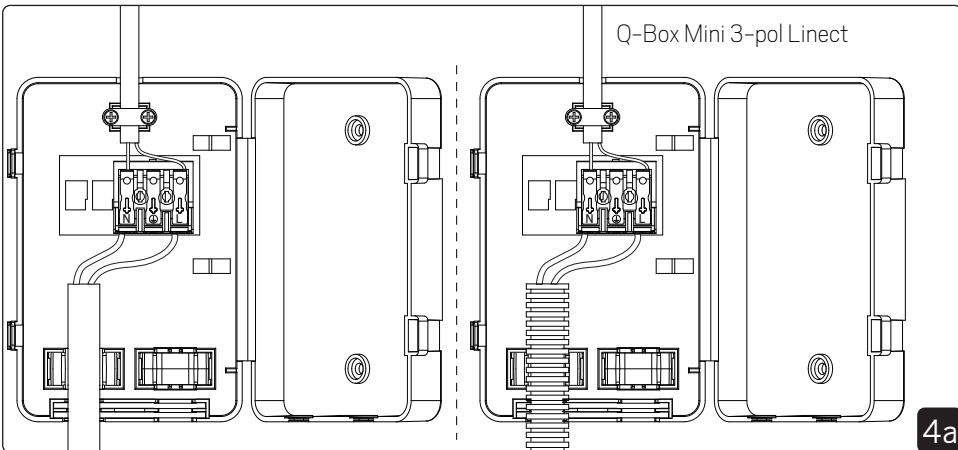

Installation

Installation - Surfacemount frame

Installation with Q-box Mini

Installation with Linect

Linect works with Wago Winsta, Ensto, Wieland etc.

DIP on DALI driver

Sky OP			
mA	Lumen 3000K	Lumen 4000K	Effect
600mA	2950lm	3050lm	24W
700mA	3450lm	3500lm	28W
750mA	3650lm	3750lm	30W
800mA	3800lm	3900lm	32W
850mA	4150lm	4250lm	34W
900mA	4300lm	4400lm	36W
950mA	4500lm	4600lm	38W
1050mA	4950lm	5050lm	42W