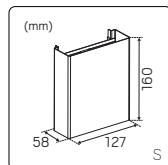

Select your colour.
We offer coatings
on request.

Pixo decor fronts in two sizes and four standard colours