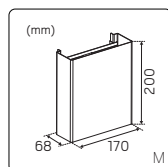

Select your colour.
We offer coatings
on request.

Pixo decor fronts in two sizes and four standard colours