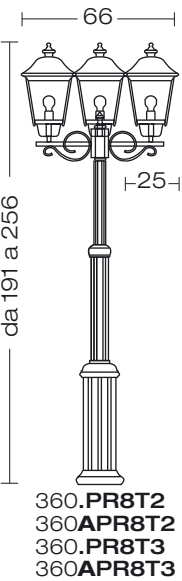

■ romantica
350APF8T2 ngg
pagg. 242+245
project by KSR lighting - UK

LED

powered by
Citizen Electronics® LED
Transformer included

example code:

art.	finishing	size	LED	colour
350	.	01	L10	H ngg

example copper top code:

L5 LED 5 W 5000°K 430LM Ra65	L5H LED 5 W 2900°K 330LM Ra85	L10 LED 10 W 5000°K 910LM Ra65	L10H LED 10 W 2900°K 680LM Ra85

360.PF4.....

Anchor Bolt: code 00APF6

360.PF7.....
360.PF8.....
360.PE7.....
360.PE8.....

COLOURS

ELECTRIFICATION

360.PF4....
360.PF5....
360.PF6....

360.PF7....
360.PF8....
360.PE7....
360.PE8....

360.PR5....
360.PR6....

360.PR7....
360.PR8....

Anchor Bolt: code 00APF6

code 00APF8

code 00APR6

code 00APR8

Accessories on request:

code 0404M004
Single connection IP68

code 0404M003
Loop in loop out IP68

00108
angoliera
corner bracket
patte d'angle
esquinera
Eckhalterungen

esempio di fissaggio
fixing example
exemple de fixation
ejemplo de fijación
Beispiel von Fixierung