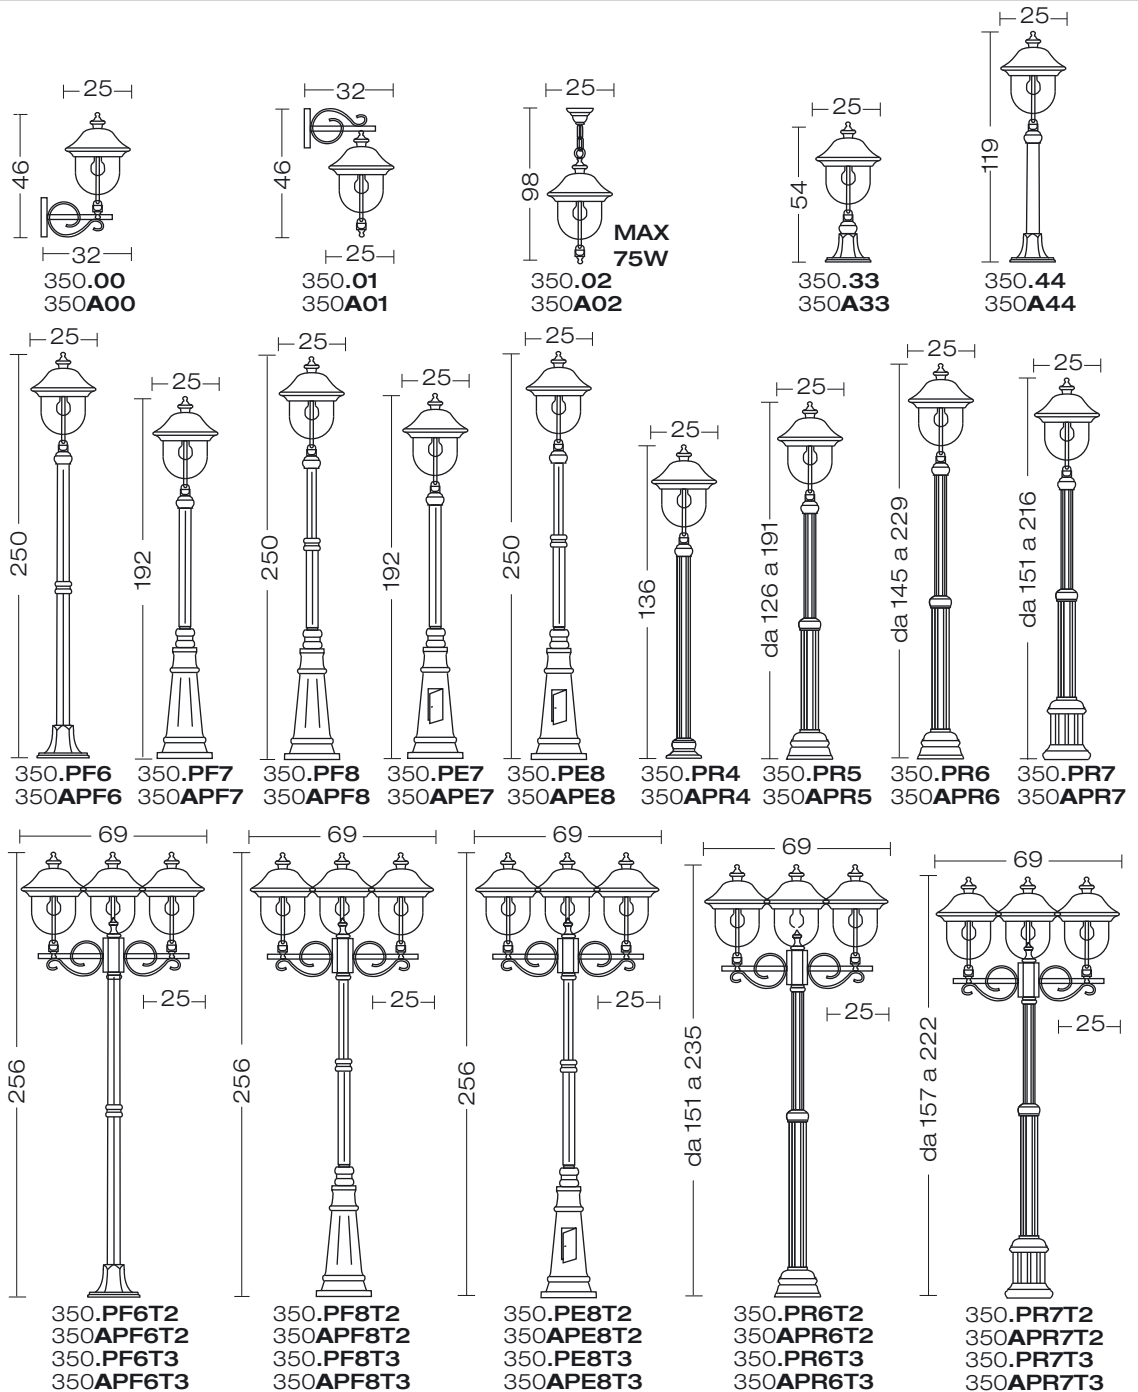

example code:

art.	finishing	size	colour
350	.	33	ngv

example copper top code:

art.	finishing	size	colour
350	A	33	ngv

art.
350

corpo **alluminio pressofuso**
body **in die casting aluminium**
corps **en aluminium moulé**
sous pression
cuerpo **aluminio inyectado**
Körper **aus Aluminium-**
Druckguss

diffusore **policarbonato**
trasparente
diffuser **transparent**
polycarbonate
diffuser **polycarbonate**
transparent
difusor **policarbonato**
transparente
Diffuser **Polykarbonat klar**

dettagli - details - details - detalles - details:
pages 194-195

For technical details visit
www.landa.it

960°