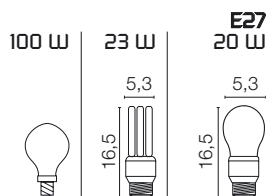

ELECTRIFICATION