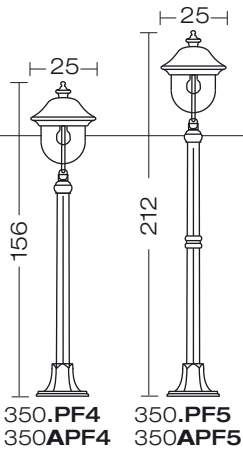

Accessories on request: