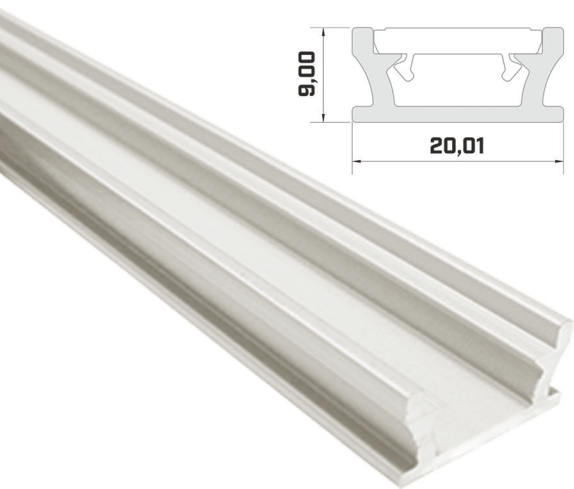

TERRA

also catch

End caps

Covers [PVC/PMMA\PC]

Profile TERRA - colours

Profile LED
Lumines TERRA

Lumines TERRA groove-mounted Profile.

Mounting: two-sided adhesive tape.

PRODUCT PARAMETERS

Dimensions (mm) 1000, 2020, 2900

LED strip width 10 mm

Applications Groove-mounted profile - for decorative lighting in offices and homes

Accessories WIDE end caps [with hole, without hole]:
* gray, white
WIDE cover:
* milky

fig. 4

Assembly scheme for the elements of the lighting system using TERRA profile and (1) a floor cover, (2) LED strip, (3) end cap without hole (3a) end cap with hole