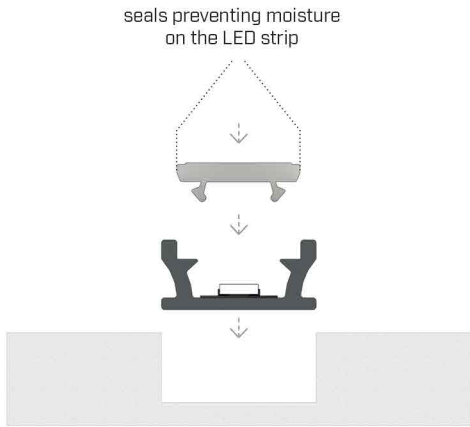

TERRA

also catch

End caps

Covers [PVC/PMMA\PC]

Profile TERRA - colours

Profile LED
Lumines TERRA

Lumines TERRA groove-mounted Profile.

Mounting: two-sided adhesive tape.

PRODUCT PARAMETERS

Dimensions (mm) 1000, 2020, 2900

LED strip width 10 mm

Applications Groove-mounted profile - for decorative lighting in offices and homes

Accessories WIDE end caps [with hole, without hole]:
* gray, white
WIDE cover:
* milky

fig. 1

Installation instructions for the TERRA profile with a floor cover

fig. 2

The end result of installing a TERRA profile with a floor cover

fig. 3

Methods of installing TERRA profiles inside milled holes on the example of stairs