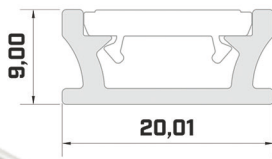

TERRA

also catch

End caps

Covers [PVC/PMMA\PC]

Profile TERRA - colours

Profile LED
Lumines TERRA

Lumines TERRA groove-mounted Profile.

Mounting: two-sided adhesive tape.

PRODUCT PARAMETERS

Dimensions (mm) 1000, 2020, 2900

LED strip width 10 mm

Applications Groove-mounted profile - for decorative lighting in offices and homes

Accessories WIDE end caps [with hole, without hole]:
* gray, white
WIDE cover:
* milky