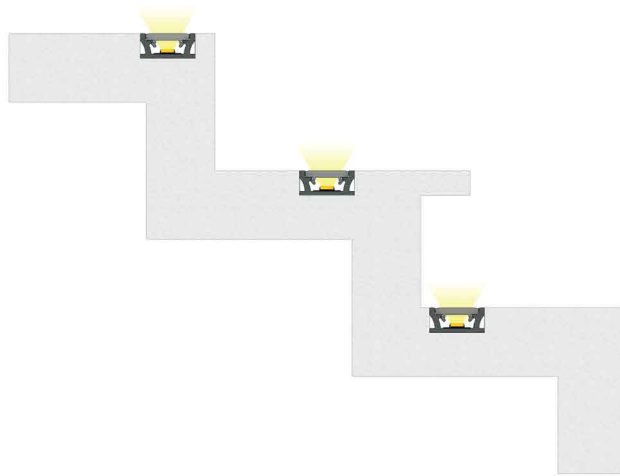

TERRA

also catch

End caps

Covers [PVC/PMMA\PC]

Profile TERRA - colours

Profile LED
Lumines TERRA

Lumines TERRA groove-mounted Profile.

Mounting: two-sided adhesive tape.

PRODUCT PARAMETERS

Dimensions (mm) 1000, 2020, 2900

LED strip width 10 mm

Applications Groove-mounted profile - for decorative lighting in offices and homes

Accessories WIDE end caps [with hole, without hole]:
* gray, white
WIDE cover:
* milky

fig. 1

Installation instructions for the TERRA profile with a floor cover

fig. 2

The end result of installing a TERRA profile with a floor cover

fig. 3

Methods of installing TERRA profiles inside milled holes on the example of stairs

fig. 4

Assembly scheme for the elements of the lighting system using TERRA profile and (1) a floor cover, (2) LED strip, (3) end cap without hole (3a) end cap with hole