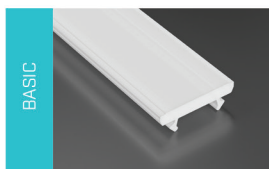

TERRA

also catch

End caps

Covers [PVC/PMMA\PC]

Profile TERRA - colours

Profile LED
Lumines TERRA

Lumines TERRA groove-mounted Profile.

Mounting: two-sided adhesive tape.

PRODUCT PARAMETERS

Dimensions (mm) 1000, 2020, 2900

LED strip width 10 mm

Applications Groove-mounted profile - for decorative lighting in offices and homes

Accessories WIDE end caps [with hole, without hole]:
* gray, white
WIDE cover:
* milky