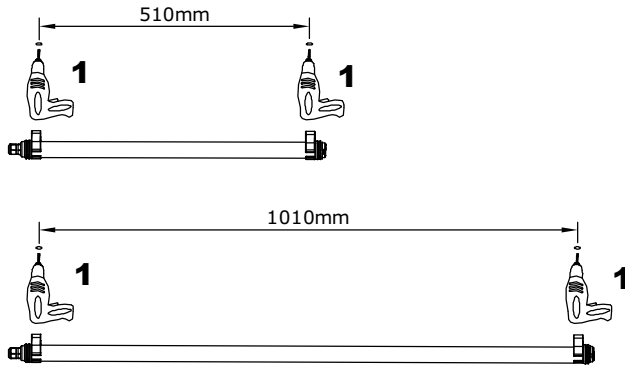

LANDA®

illuminotecnica

IM SERIE 6000

F

F

F