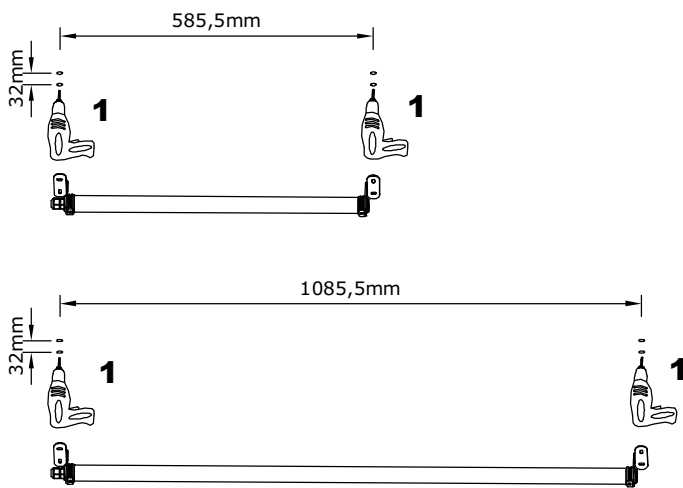

LANDA®

illuminotecnica

IM SERIE 6000

F

F

F