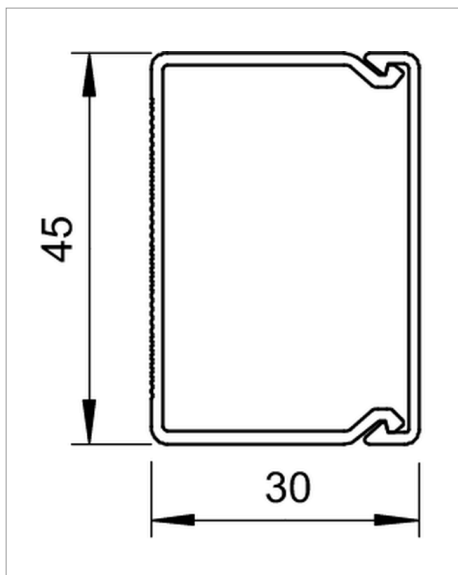

Technical data sheet

Trunking, type WDK 30045

Trunking cover and base with base perforation.

Type	Colour	Length mm	Pack. m	Weight kg/100 m	Art-No.
WDK30045RW	Pure white; RAL 9010	2000	48	32.000	6191118
WDK30045CW	Cream; RAL 9001	2000	48	32.000	6026869
WDK30045LGR	Light grey; RAL 7035	2000	48	32.000	6026842
WDK30045GR	Stone grey; RAL 7030	2000	48	32.000	6026850

PVC Polyvinylchloride

/m