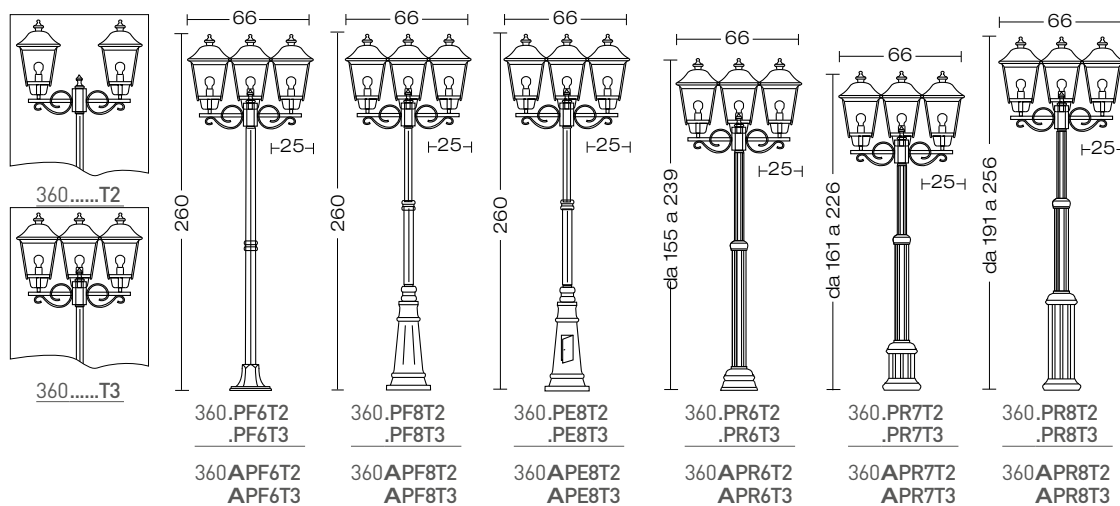

ELECTRIFICATION

COLOURS

Accessories on request:

code 0404M004
Single connection IP68

code 0404M003
Loop in loop out IP68

Energy efficiency classes

A+ ÷ E

augusta

TRADITIONAL

199 | TRADITIONAL

Anchor Bolt:
code

360.PF4.....	360.PF7.....		
360.PF5.....	360.PF8.....		
360.PF6.....	360.PE7.....	360.PR5.....	360.PR7.....
	360.PE8.....	360.PR6.....	360.PR8.....
00APF6	00APF8	00APR6	00APR8