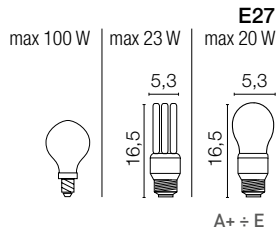

ELECTRIFICATION

COLOURS

Accessories on request:

code 0404M004
Single connection IP68

code 0404M003
Loop in loop out IP68

Energy efficiency classes

A+ ÷ E

augusta