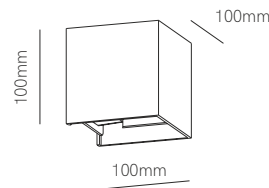

Lek round

Lek square

Technical Information

Power	6,8W	6,8W
Installation	Surface	Surface
Color Temperature	2.700K / 3.000K / 4.000K	2.700K / 3.000K / 4.000K
Lumens	480 lm / 530 lm / 542 lm	480 lm / 530 lm / 542 lm
Material	Aluminium	Aluminium
Finishes	White / Black / Corten	White / Black / Corten