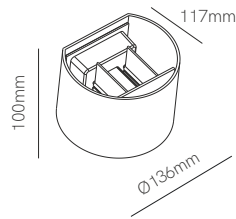

Lek round

Lek square

Technical Information

Power	6,8W	6,8W
Installation	Surface	Surface
Color Temperature	2.700K / 3.000K / 4.000K	2.700K / 3.000K / 4.000K
Lumens	480 lm / 530 lm / 542 lm	480 lm / 530 lm / 542 lm
Material	Aluminium	Aluminium
Finishes	White / Black / Corten	White / Black / Corten