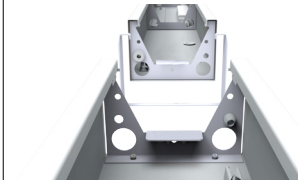

Details and components for installed in continuous line