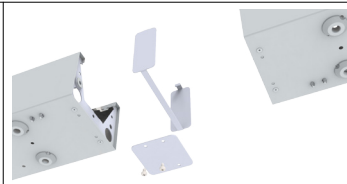

Details and components for installed in continuous line

drawing #1