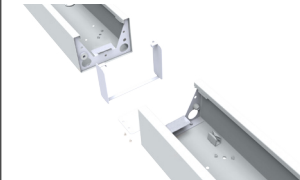

Details and components for installed in continuous line