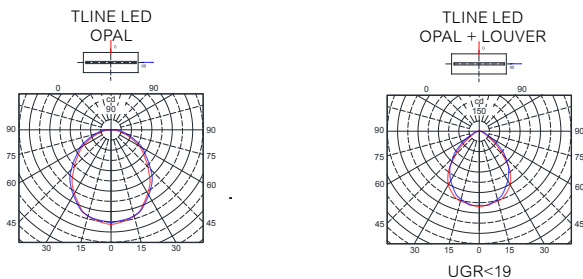

TLINE LED

SURFACE / SUSPENDED
OPAL / OPAL + LOUVER (UGR<19)

LED			IP40				5 years warranty	60,000 hrs L80/B10 Ta=25°C	220-240V 50-60Hz		CE
-----	--	--	------	--	--	--	------------------	----------------------------------	---------------------	--	----

TLine LED

TLine LED Louver + Opal

Surface / Suspended
Can be installed in continuous line

UGR<19

TLine LED Opal

Surface / Suspended
Can be installed in continuous line

LIGHT OUTPUT	up to 4100 lm	up to 4200 lm
EFFICIENCY	up to 106 lm/W	up to 106 lm/W
WIRING	ECG, on request: DALI, 1-10V On request: Emergency kit (1h, 3h)	ECG, on request: DALI, 1-10V On request: Emergency kit (1h, 3h)
CCT	3000 - 4000K	3000 - 4000K
CRI	≥ 80 Ra	≥ 80 Ra
MATERIALS		
> Housing	Sheet steel	Sheet steel
> Louver	High-purity polished anodised aluminium, double parabolic; on request: mat	N/A
> Diffuser	Opal PMMA Mat Pattern	Opal Polycarbonate
> End caps	ABS	ABS
LIGHT DISTRIBUTION	Direct	Direct
SURFACE FINISH	White color (RAL9003); other colors on request	White color (RAL9003); other colors on request
ACCESSORIES	Single suspenders Additional Components for continuous in-Line fixture	Single suspenders Additional Components for continuous in-Line fixture