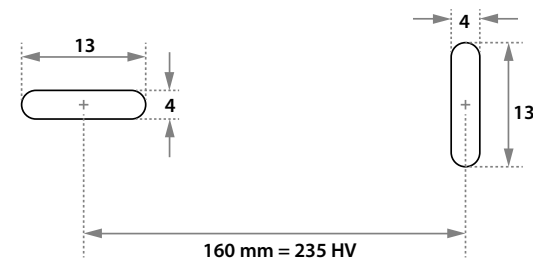

Lido 235 LV

Surface mounted

SPECIFICATIONS

Beam angle (FWHM)	80°
Fixture material	Housing: Die cast aluminium / Reflector glass: Polycarbonate
Environment	Indoor
IP rate	IP20
IK rate	IK03
Operating temperature (Ta)	-20°C / +45°C ¹
Safety marks	EN60598 / EN62031 / EN62471
EMC compliance	EN55015
Colour consistency (SDCM)	MacAdam step 3
Warranty	7 years * (within the European Union and the countries of the Free Trade Association for products delivered after 1 May 2015)

DIMENSIONS

FIXATION DIMENSIONS

DETECTION AREA

LIDO 235 LV

CRI80 2250/2500LM

ITEM SPECIFICATIONS (PART A)

Description	80°		Type	mA	Vf
	Item code	UGR			
Lido 235 LV 2250Lm 3000K CRI80 No dim	811C03XXY002	23.8	Incl. PSU	500	35,3
Lido 235 LV 2250Lm 3000K CRI80 1-10V & Push	811C03XXY102	23.8	Incl. PSU	500	35,3
Lido 235 LV 2250Lm 3000K CRI80 Dali	811C03XXY202	23.8	Incl. PSU	500	35,3
Lido 235 LV 2500Lm 4000K CRI80 No dim	811C03XXY302	24.2	Incl. PSU	500	35,3
Lido 235 LV 2500Lm 4000K CRI80 1-10V & Push	811C03XXY402	24.2	Incl. PSU	500	35,3
Lido 235 LV 2500Lm 4000K CRI80 Dali	811C03XXY502	24.2	Incl. PSU	500	35,3

ITEM SPECIFICATIONS (PART C)

Description	Weight	Dimensions single carton	Quantity per carton	Expected lifespan (25°C)		
				L70B50	L80B50	L90B50
Lido 235 LV CRI80	2432 gr	235x235x120 mm	15 pcs	70.000 hrs	70.000 hrs	70.000 hrs