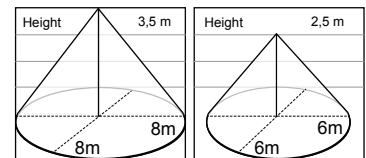

DETECTION AREA