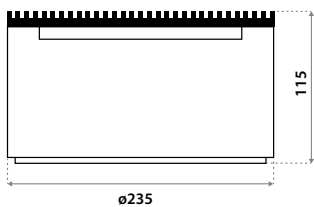

LIDO 235 LV VARIATIONS

LIDO 235	CRI80	3000/4000K	2250/2500Lm	incl. power supply	page 3
LIDO 235	CRI97	3000K	1450Lm	incl. power supply	page 4

CRI80/97 CHOOSE YOUR LV LUMEN OUTPUT

	mA	W	Lumen Output			Lumen / Watt			Driver types				
			CRI80	CRI80	CRI97	CRI80	CRI80	CRI97	No dim	Triac	1-10V&Push	Dali	Casambi
			3000K	4000K	3000K	3000K	4000K	3000K					
<i>Special request</i>	250	9,4	1200	1400	800	127	149	85	127570	x	127021	127576	x
<i>Special request</i>	350	13,2	1650	1900	1100	125	144	83	127570	x	127021	127576	127630
Standard	500	17,9	2250	2500	1450	125	139	81	127570	127032	123400	127576	127630

DIMENSIONS