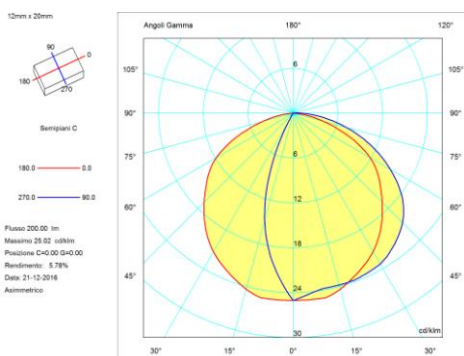

Accessories available on request:

code **0404M009**
Single connection IP68