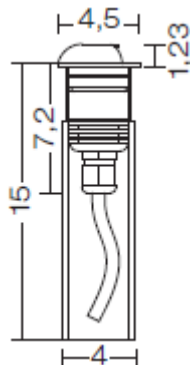

Technical data sheet

All right reserved Landa illuminotecnica S.p.A.
will reserve to change the specific note without
any written notice.

LANDA®
illuminotecnica

Wall Mira 45

Article 5464LL2N.BRZ Natural White	5464LL2H.BRZ Warm White
Product type: recessed wall light	
Body material Anodized aluminium AW 6060	
Polycarbonate diffuser in opal finish and silicon gasket.	
Recessed box is in a high density polyethylene with a security ring in nylon material loaded with 30% glass fibre.	
Ring in Aluminium AW 6060 anodized in bronze color	
<u>Transformer not included</u>	

IK08
IP66
Powered by
Cree XPG2
2W 24V DC

5464LL2N.BRZ 190lm 4000°K Ra80
5464LL2H.BRZ 190lm 3000°K Ra80

Supplied with 1 mt. cable NS20N
Dimmable: NO

CE