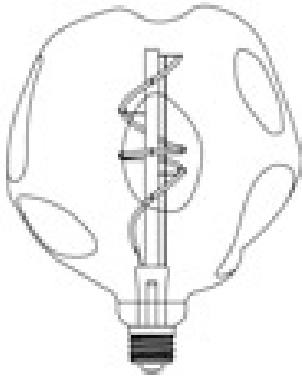

A Gold
B Smoky

D

25W

INCAND

5W

LED

Gold

	COD	W	LM	V	K	D	L	CRI	Beam Angle (°)	LEDS	Finishing	ON OFF %	start time	warm up		
	700235.00L	5	E27	250	220-240	2000	180	215	80	360°	1xCOBL	Gold	1	>30.000	0	2