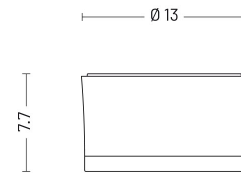

## Technical Specifications

Source lamp	LED 12 W
Total wattage	14.5
Voltage	220-240 Vac - 50/60 Hz
Control	On/Off • dimmable on request
Luminous flux (*Source flux)	950 lm (1500 lm*) @ 3000 K
Luminous efficacy	63 lm/W @ 3000 K
McADAM steps	3
Beam	flood 40°
CRI	>90
Life time	L 70 > 50.000 h Ta 25°C L 70 > 50.000 h Ta 40°C
IP rating	65
IK rating	8
Insulation class	I